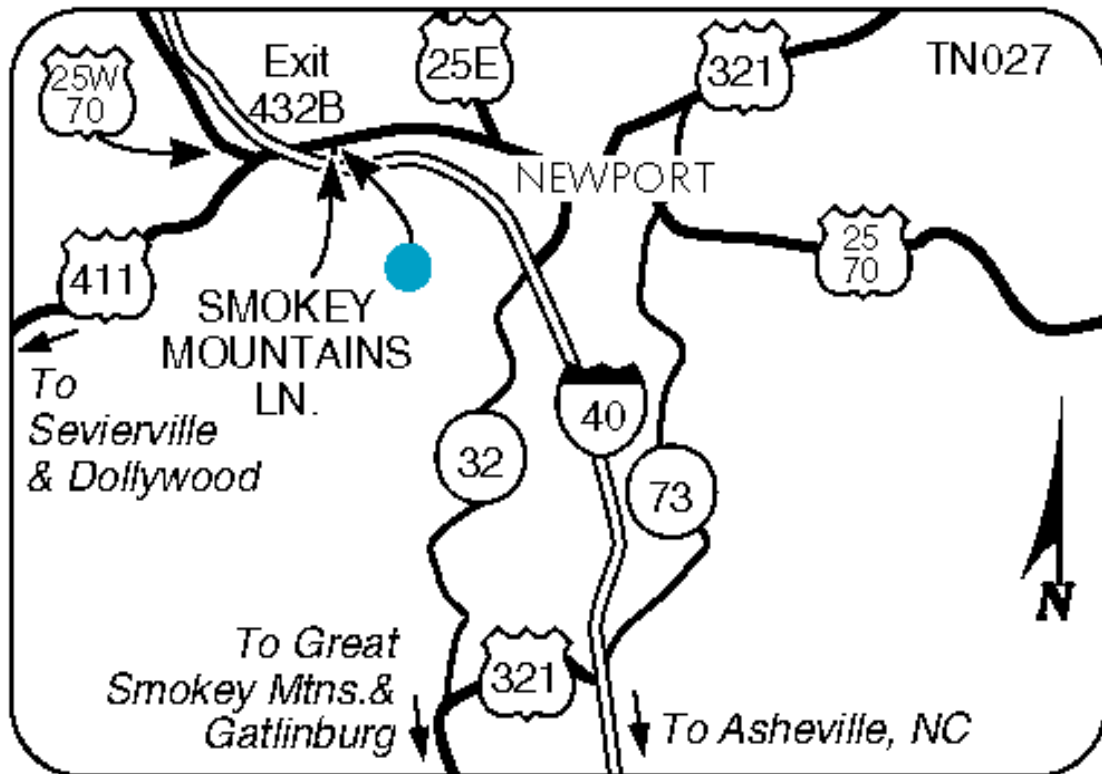

BY CHOICE HOTELS

Comfort Inn

1149 Smokey Mountain Lane
Newport, TN, US, 37821
Phone: (423) 623-5355
Fax: (423) 623-1333

Local Map:

Directions to Our Hotel:

I-40 E Exit 432B turn left. Hotel on right. I-40 W Exit 432B. Hotel on right.