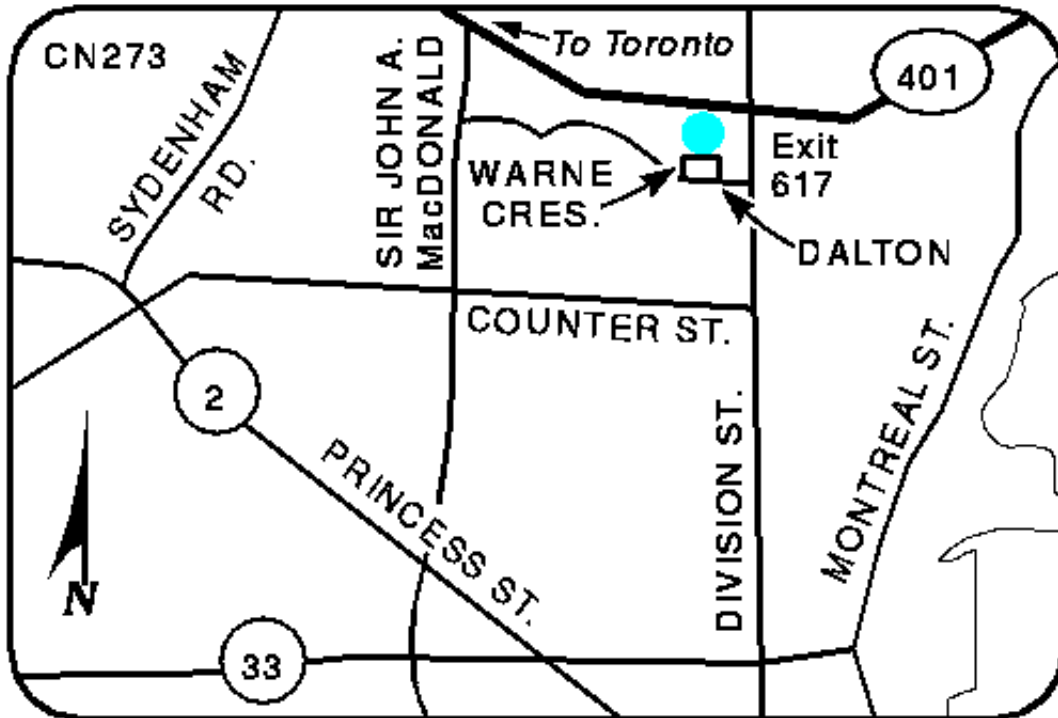

Comfort Inn Hwy. 401

55 Warne Crescent
Kingston, ON, CA, K7K 6Z5
Phone: (613) 546-9500
Fax: (613) 546-9361

Local Map:

Directions to Our Hotel:

Exit Hwy 401 at Division Street (Exit 617). South on Division Street and turn right onto Dalton Avenue. Turn right onto Warne Crescent (at Swiss Chalet) to hotel.