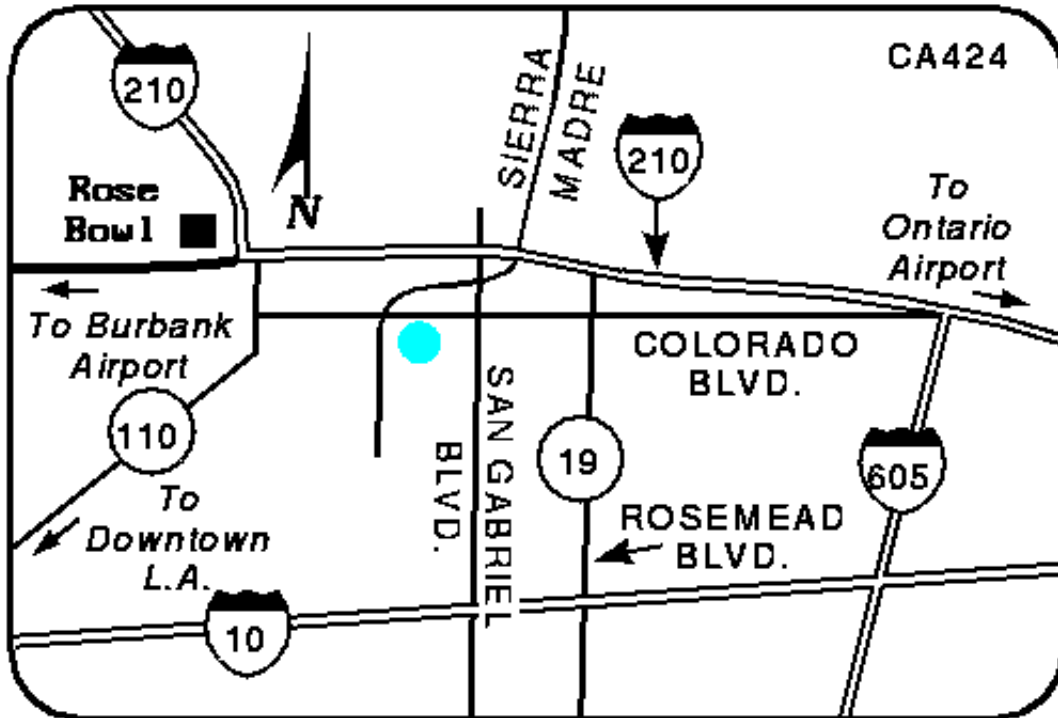

BY CHOICE HOTELS

Comfort Inn

2462 E. Colorado Blvd.
Pasadena, CA, US, 91107
Phone: (626) 405-0811
Fax: (626) 796-0966

Local Map:

Directions to Our Hotel:

I-210 ex. Sierra Madre Blvd. S. to Colorado Blvd., left to htl. SR 110 End Freeway ex. Colorado Blvd., E. 2 Mi. to htl.