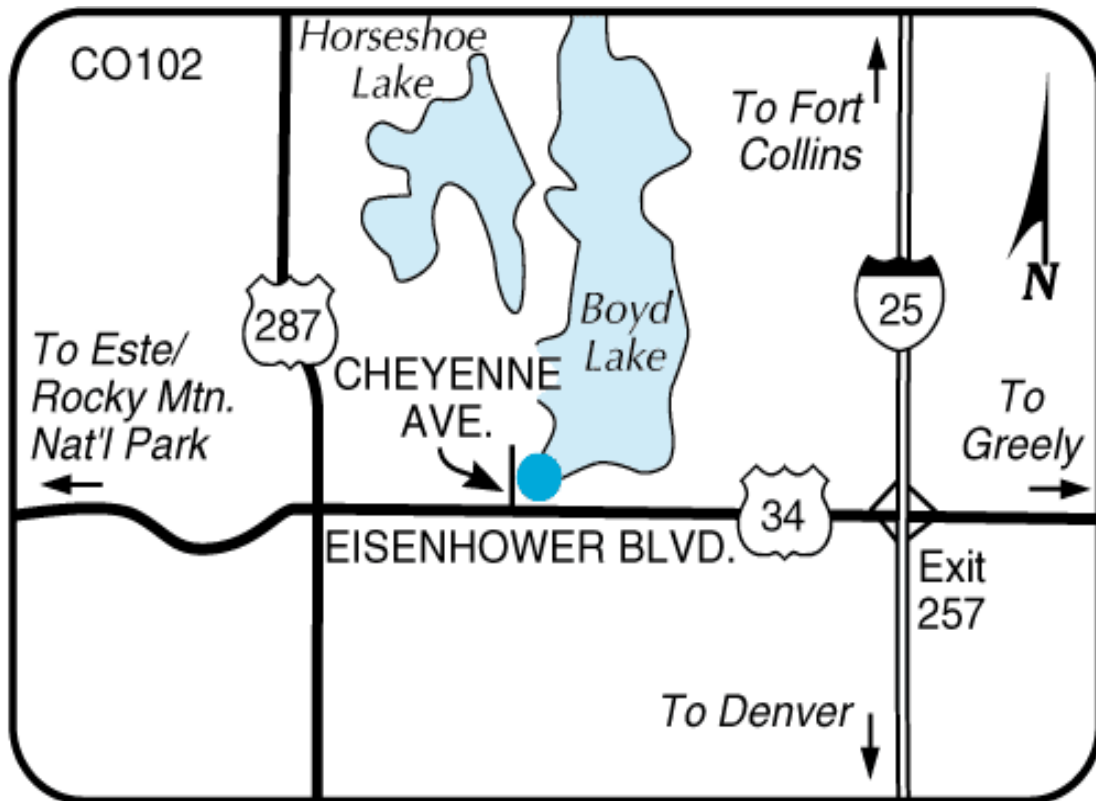

BY CHOICE HOTELS

Comfort Inn

1500 N. Cheyenne Ave
Loveland, CO, US, 80538
Phone: (970) 593-0100
Fax: (970) 593-0200
Toll-Free: (877) 655-4696

Local Map:

Directions to Our Hotel:

I-25 ex 257B, West 3 miles on Hwy 34 to hotel. From Hwy 287 take Hwy 34 E 2 miles.