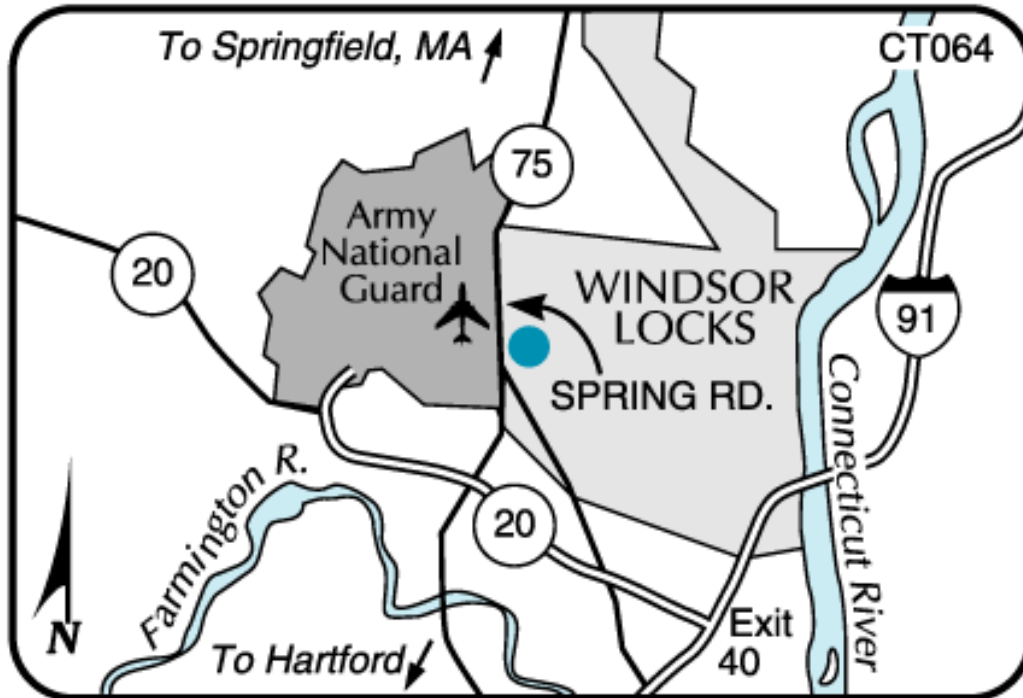

This Windsor Locks, CT hotel is minutes from **Six Flags New England** theme park, the **New England Air Museum**, **Wadsworth Atheneum Museum of Art** and the **Mark Twain House & Museum**.

The city of Windsor Locks is ideally situated on the **Connecticut River**, the largest river in New England. The city is halfway between Hartford and Springfield and is easily accessible via Interstate 91.

Note: If an amenity is not located on the hotel premises, the distance to the amenity will be displayed in parentheses.

*Indicates services/amenities that may require an additional cost.

+In some rooms.

Comfort Suites Bradley Airport

600 Spring St
Windsor Locks, CT, US, 06096
Phone: (860) 386-6300
Fax: (860) 386-6301

Local Map:

Directions to Our Hotel:

From the East: Route 90 West to Exit 6 - Route 291 West to Interstate 91 South to Exit 40 (Route 20) to Route 75. Right at the end of the ramp, hotel is located one mile on right at the intersection of Route 75 and Spring Street. From the West: Route 84 East to Interstate 91 North to Exit 40 (Route 20) to Route 75. Right at the end of the ramp, hotel is located one mile on right at the intersection of Route 75 and Spring Street. From the South: Interstate 95 North to Interstate 91 North to Exit 40 (Route 20) to Route 75. Right at the end of the ramp, hotel is located one mile on right at the intersection of Route 75 and Spring Street.