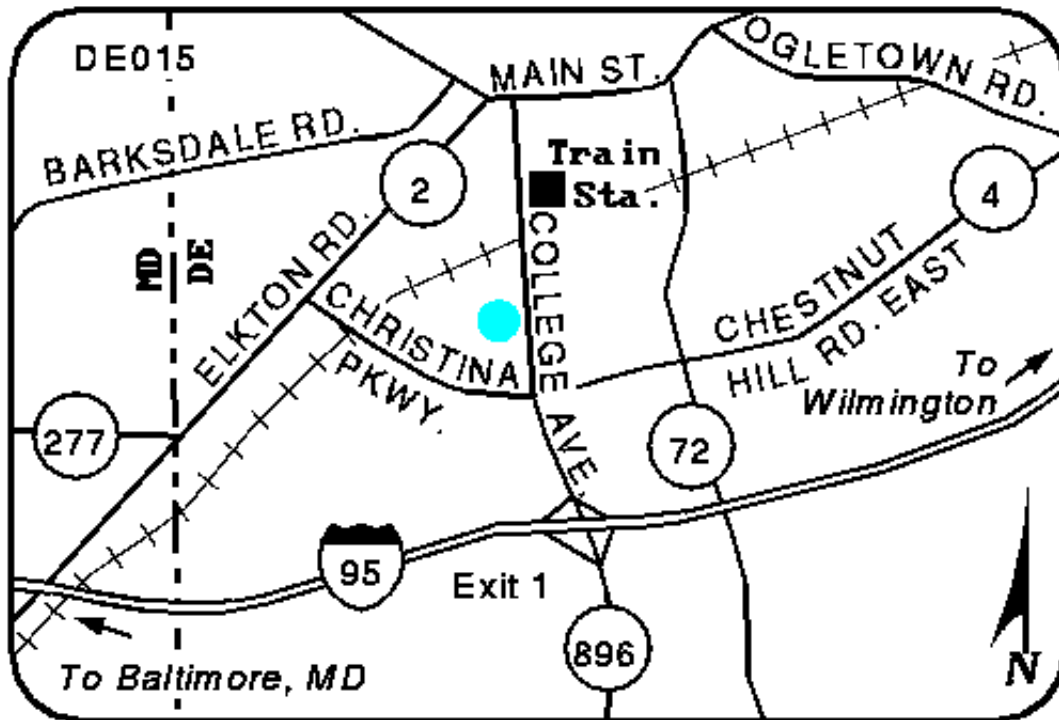

Area Businesses:

- Amazon.com (6.0m/9.7km NE)
- Astra Zeneca (10.0m/16.1km N)
- Astro Power (4.0m/6.4km NE)
- Avon Products Inc (6.0m/9.7km NE)
- Bank of America (4.0m/6.4km N)
- Basell/BASF (1.5m/2.4km S)
- Christiana Hospital (6.0m/9.7km N) - Taxi Available *
- Christiana Mall (6.0m/9.7km N)
- Citibank (7.0m/11.3km N)
- Citigroup (2.0m/3.2km S)
- Connectiv (3.0m/4.8km NE)
- Dade Behring (2.0m/3.2km S)
- Daimler Chrysler Corporation (1.0m/1.6km N) - Taxi Available *
- Delaware Industrial Park (2.0m/3.2km N)
- Delaware Technology Park (3.0m/4.8km S)
- Discover (6.0m/9.7km N)
- Dover Air Force Base (40.0m/64.4km S)
- Dover Down International (40.0m/64.4km S)
- DuPont (4.0m/6.4km E) - Taxi Available *
- FMC Corporation (5.0m/8.0km NE)
- General Electric (1.0m/1.6km S)
- General Motors (3.0m/4.8km N)
- Happy Harry's (4.0m/6.4km N)
- MBNA (4.0m/6.4km E) - Taxi Available *
- Pencader Corp Center (3.0m/4.8km S)
- Rohm & Haas (4.0m/6.4km S)
- Saturn Training (1.0m/1.6km S)
- Summit Aviation (8.0m/12.9km S)
- UPS (2.0m/3.2km S)
- Univeristy of Delaware (0.1m/0.2km N)
- Valero (20.0m/32.2km S)
- W.L. Gore (5.0m/8.0km S)
- Westvaco (6.0m/9.7km NE)

Sleep Inn

630 S. College Ave.
Newark, DE, US, 19713
Phone: (302) 453-1700
Fax: (302) 453-1710

Local Map:

Directions to Our Hotel:

I-95 N Exit 1. Left on SR896. Hotel 1 mile on left. I-95 S Exit 1b. Right on SR896.
Hotel 1 mile.