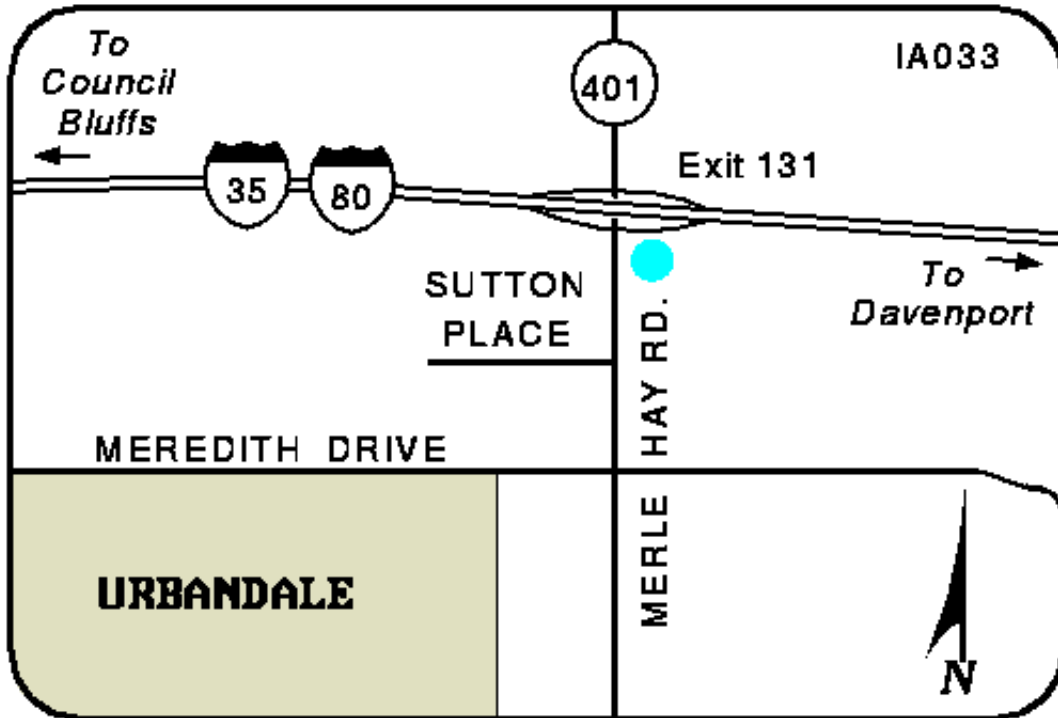

Additional nearby points of interest include:

- Saylorville Lake
- Iowa State Fair facilities
- Des Moines Art Center
- Science Center of Iowa

Visitors will enjoy browsing the shops at the nearby Merle Hay Mall. The Des Moines International Airport is 25 miles away. A variety of restaurants and cocktail lounges are located in the surrounding area.

BY CHOICE HOTELS

Quality Inn & Suites

4995 N.W. Merle Hay Rd.
Des Moines, IA, US, 50322
Phone: (515) 278-2381
Fax: (515) 278-9760

Local Map:

Directions to Our Hotel:

Located at Exit 131 on I-80/I-35 South side of interstate on the east side of Merle Hay Road.