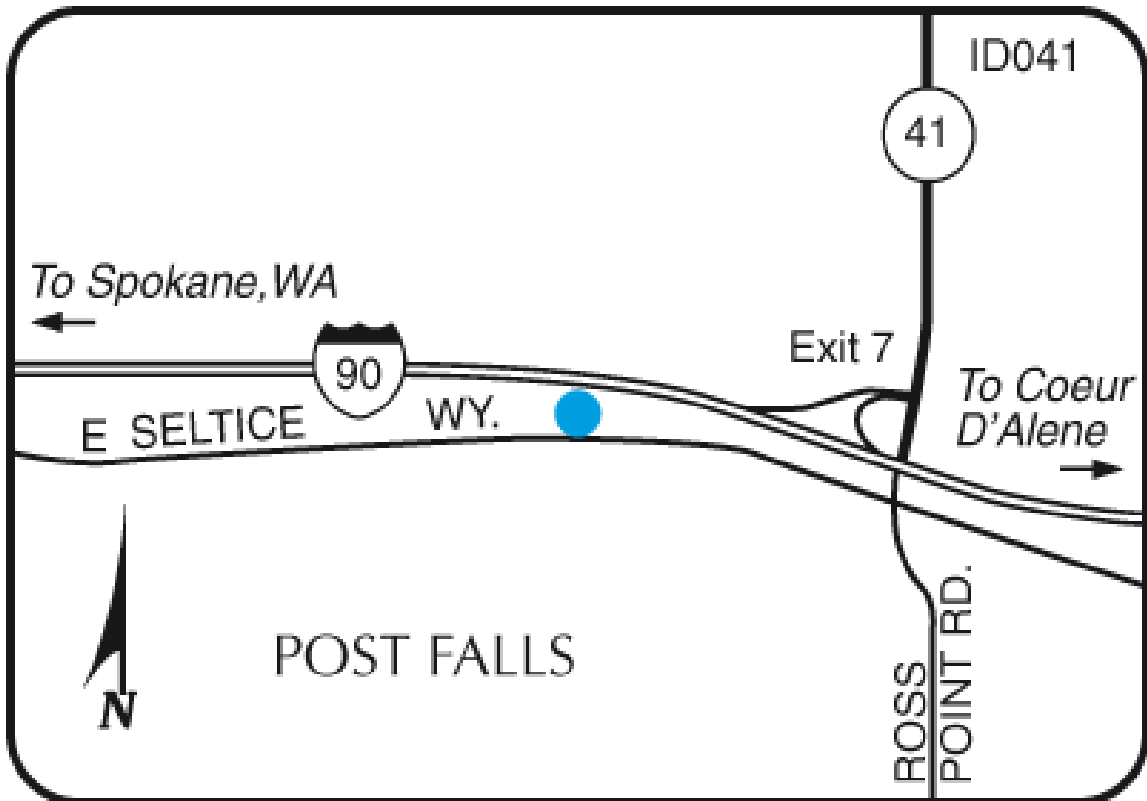

BY CHOICE HOTELS

Comfort Inn

3175 E. Seltice Way
Post Falls, ID, US, 83854
Phone: (208) 773-8900
Fax: (208) 773-0890

Local Map:

Directions to Our Hotel:

From I-90 West or East: Take exit 7 eastbound, right on Seltice Way, get in right lane. Hotel .3 mile on the right. Westbound, turn right, go under freeway and stay in right lane, turn right onto Seltice Way. Hotel .3 miles on the right.

Contact Information:

3175 E. Seltice Way
Post Falls, ID, US, 83854
Phone: (208) 773-8900
Fax: (208) 773-0890