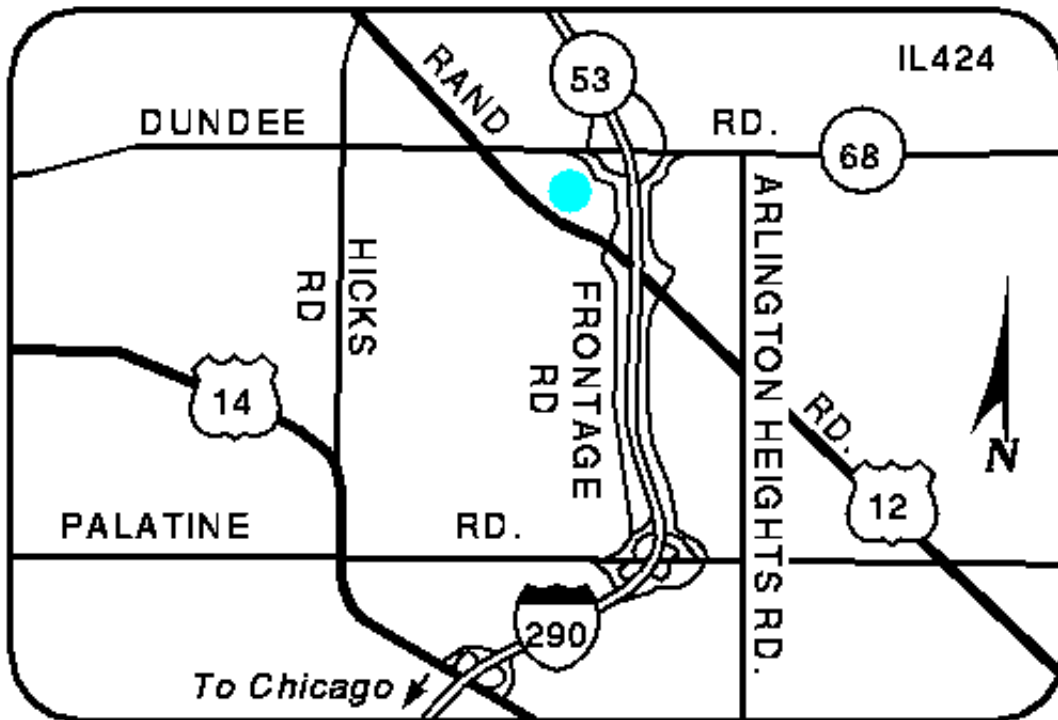

### Local Map:

### Directions to Our Hotel:

I-90 exit SR 53 N go 6 miles to Rand Rd, turn left at 1st light, turn right on Frontage Rd to hotel.