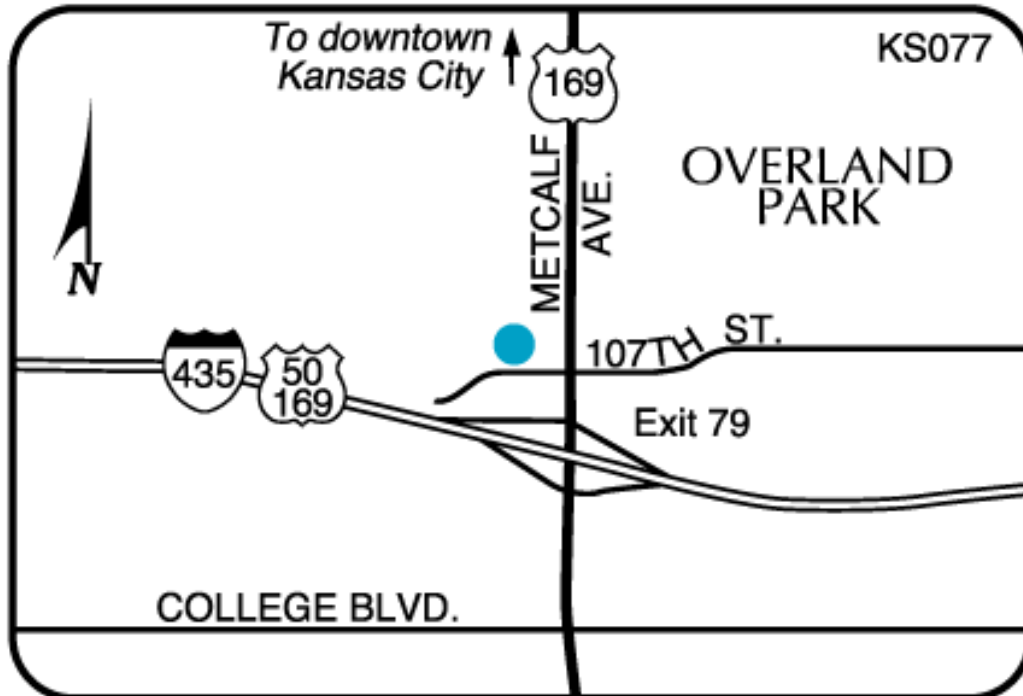

### Local Map:

### Directions to Our Hotel:

From East I-435, take the Metcalf exit North. Stay to the left lane when entering on Metcalf and turn left at 107th Street. 107th Street is the first light on Metcalf. The hotel is located 2 blocks West on 107th Street. From West I-435, take the Metcalf North exit. Stay to the left lane when entering on Metcalf and turn left at 107th Street. 107th Street is the second light on Metcalf. The hotel is located 2 blocks West on 107th Street.