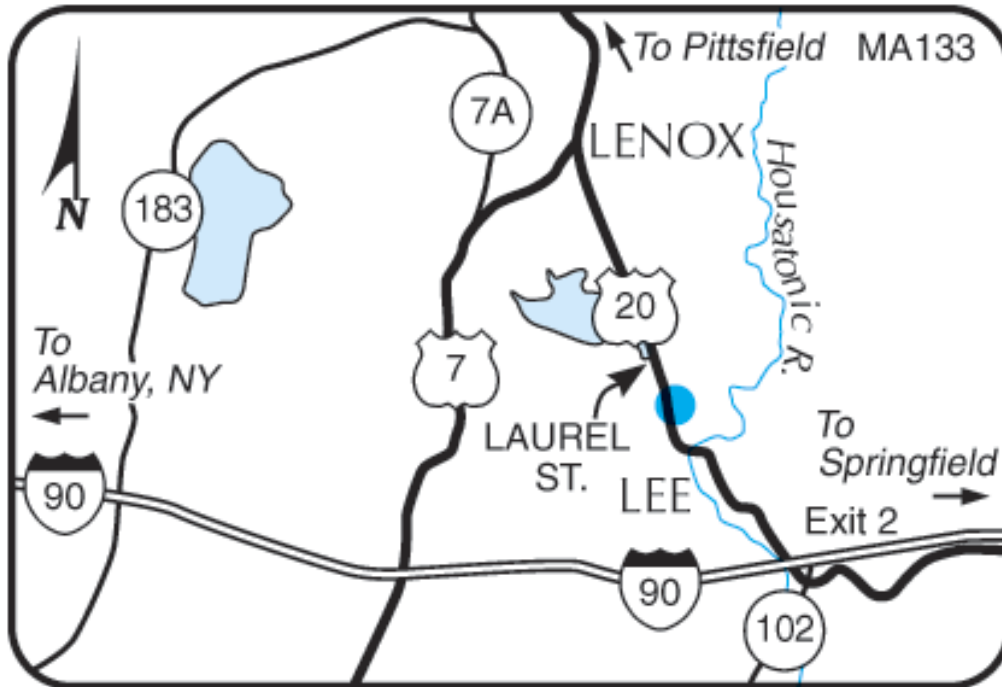

Rodeway Inn

200 Laurel Street
Lee, MA, US, 01238
Phone: (413) 243-0813
Fax: (413) 243-9929

Introduction:

Welcome to the Rodeway Inn, a Lee hotel near the Tanglewood Music Center

The Rodeway Inn hotel is ideally located in the heart of the Berkshires region, just five miles from **Tanglewood Music Center**, the summer home of the **Boston Symphony Orchestra**. This Lee hotel is minutes from popular area attractions like **Jacob's Pillow** dance festival, the **Norman Rockwell Museum**, **Bosquet Ski Area** and **Ski Butternut** ski area.

Additional nearby points of interest include:

- Catamount Ski Area
- Chesterwood Estate and Museum
- Hancock Shaker Village
- Mount Greylock, the highest point in the state

Stroll along Lee's Main Street, clustered with inviting and tempting shops. Hop the trolley to Prime Outlets - Lee outlet mall, where savvy discount shops offer favorite name brands. A fine meal is never too far away in Lee. The charming restaurants are serving up menus that are sure to indulge and refresh anyone.

Area Businesses:

- Crane and Co (19.0m/30.6km N)
- Hill Engineering (20.0m/32.2km N)
- LB Corporation (8.0m/12.9km N)
- Mead/Westvaco (6.0m/9.7km N)
- Schweitzer/Manduit (8.0m/12.9km N)

Area Transportation:

Rodeway Inn

200 Laurel Street
Lee, MA, US, 01238
Phone: (413) 243-0813
Fax: (413) 243-9929

Local Map:

Directions to Our Hotel:

I-90 (Mass Pike), exit 2. Take right onto Rt 20W. Hotel is 1 1/2 miles on the right.