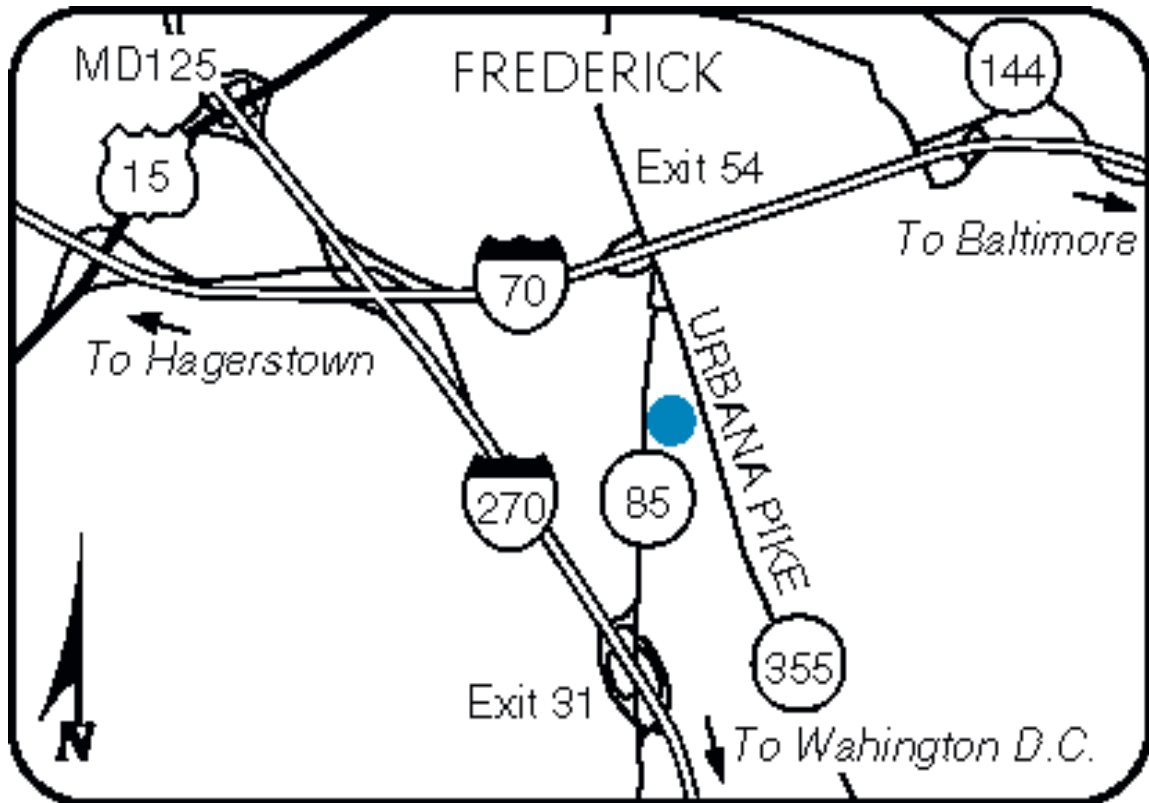

Additional nearby points of interest include:

- Baker Park
- Frederick Community College
- Skate Frederick ice skating facility
- Frederick Memorial Hospital

Perkins Restaurant & Bakery is located on the premises. Houlihan's restaurant and bar is adjacent to the hotel.

Sleep Inn

5361 Spectrum Drive
Frederick, MD, US, 21703-7339
Phone: (301) 668-2003
Fax: (301) 668-3514

Local Map:

Directions to Our Hotel:

I-270 exit 31A, turn right on Spectrum Drive, go 3 stop signs. Hotel on the left. I-70 exit 54, Route 355 South. Turn right on Holiday Drive, left on Spectrum Drive. Hotel on the left.