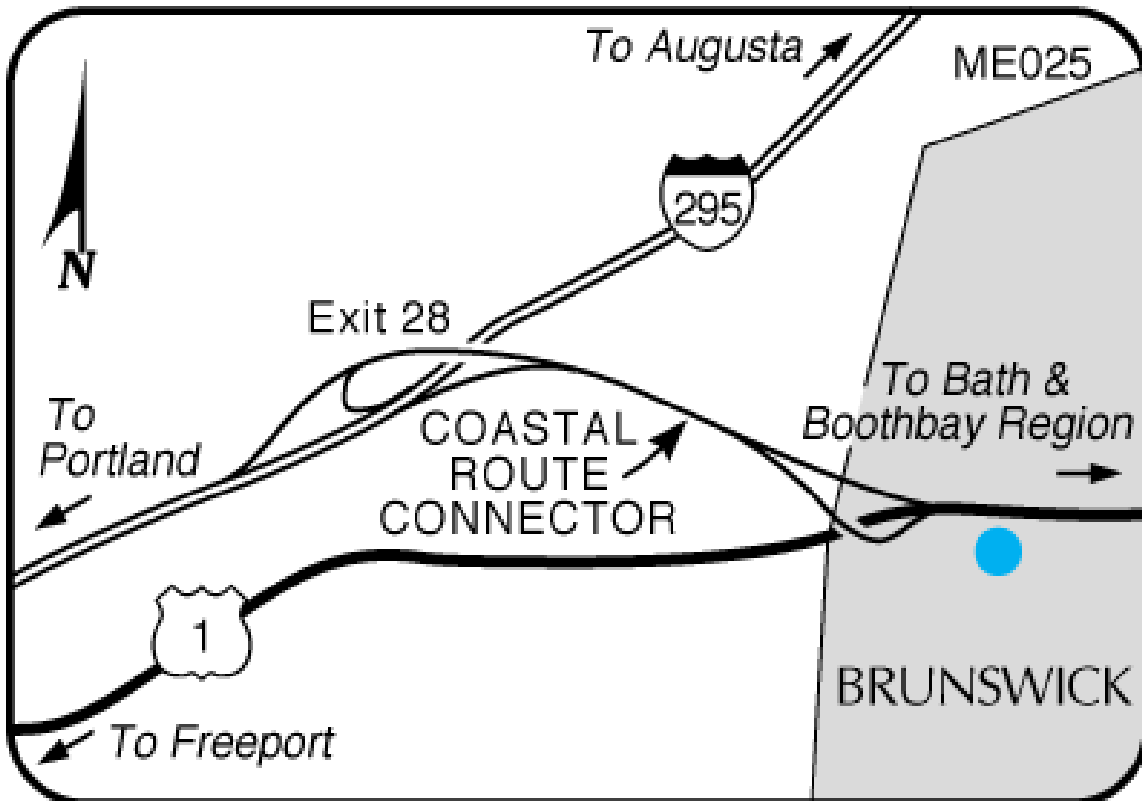

BY CHOICE HOTELS

Comfort Inn

199 Pleasant St.
Brunswick, ME, US, 04011
Phone: (207) 729-1129
Fax: (207) 725-8310

Local Map:

Directions to Our Hotel:

From the South: Maine Tpk I-95 north to Exit 52 to I-295 North to Exit 28 Rt. 1. Hotel located 1 1/2 miles on the right on Route 1 North, Pleasant St. From the North, Maine Tpk I-95 South to Exit 103 to I-295 South to Exit 28 Rt. 1.