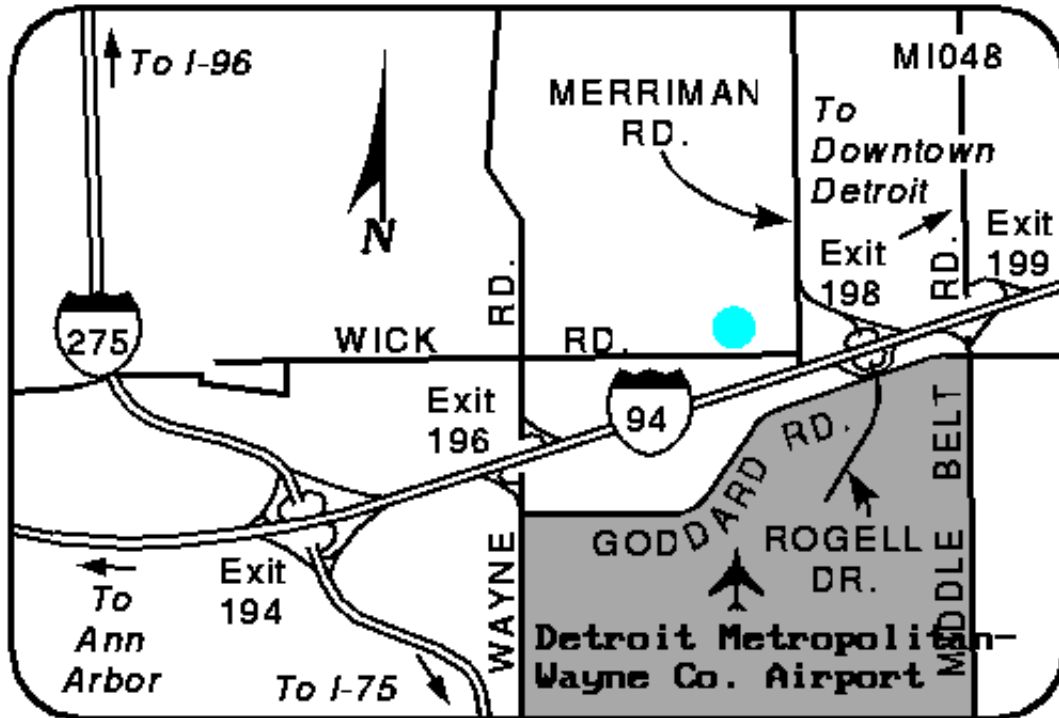

BY CHOICE HOTELS

Comfort Inn Metro Airport

31800 Wick Rd.
Romulus, MI, US, 48174
Phone: (734) 326-2100
Fax: (734) 326-9020

Local Map:

Directions to Our Hotel:

From I-94 East, take ramp toward Merriman Road (exit 198). Turn right onto Merriman Road for 0.3 miles. Turn left onto Wickham Road (Speedway Gas Station) for 0.2 miles. Wickham Road becomes Wick Road. Travel on Wick Road for 0.3 miles. The hotel is on the right.