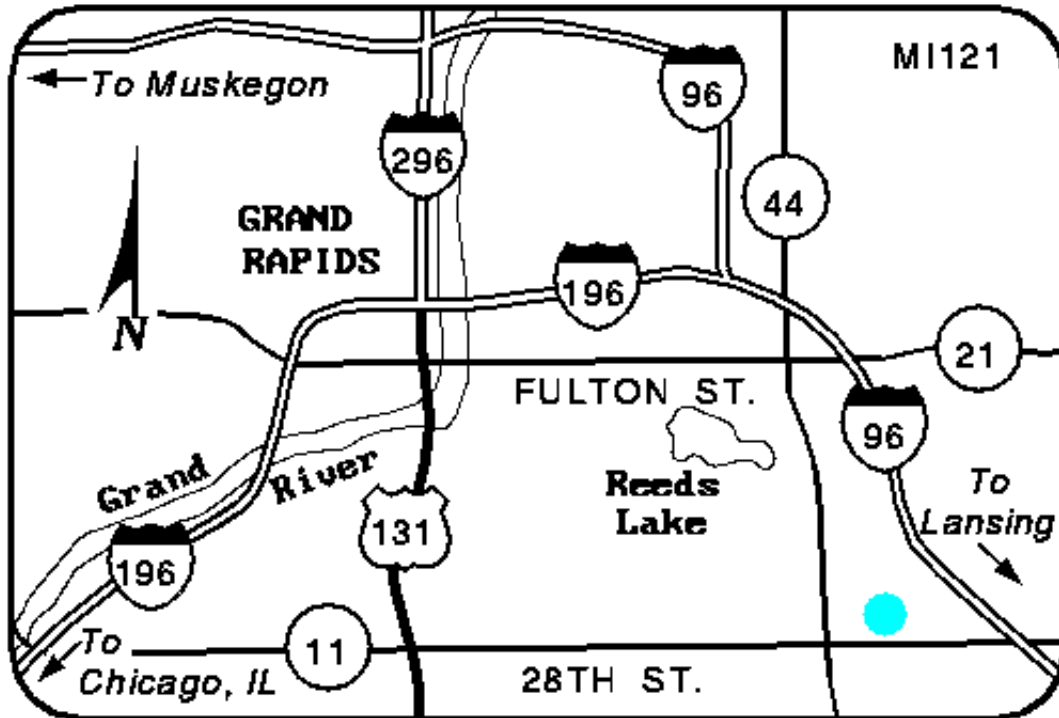

The Comfort Inn Airport is conveniently located only three miles from the **Gerald R. Ford International Airport** and just minutes from downtown Grand Rapids. This Grand Rapids, MI hotel is close to many area attractions, including the **Frederik Meijer Gardens & Sculpture Park**, the **Gerald R. Ford Museum**, **Van Andel Arena** and **Fifth Third Ballpark**. The Lake Michigan shoreline is only 40 minutes from the hotel.

BY CHOICE HOTELS

Comfort Inn Airport

4155 28th St., S.E.
Grand Rapids, MI, US, 49512
Phone: (616) 957-2080
Fax: (616) 957-9712

Local Map:

Directions to Our Hotel:

I-96 ex. 43A (28th St.W) 1 1/2 mi. to hotel on right. US 131 to ex 81(28th St,Wyoming),east on 28th St,approx. 6 miles to hotel on left.