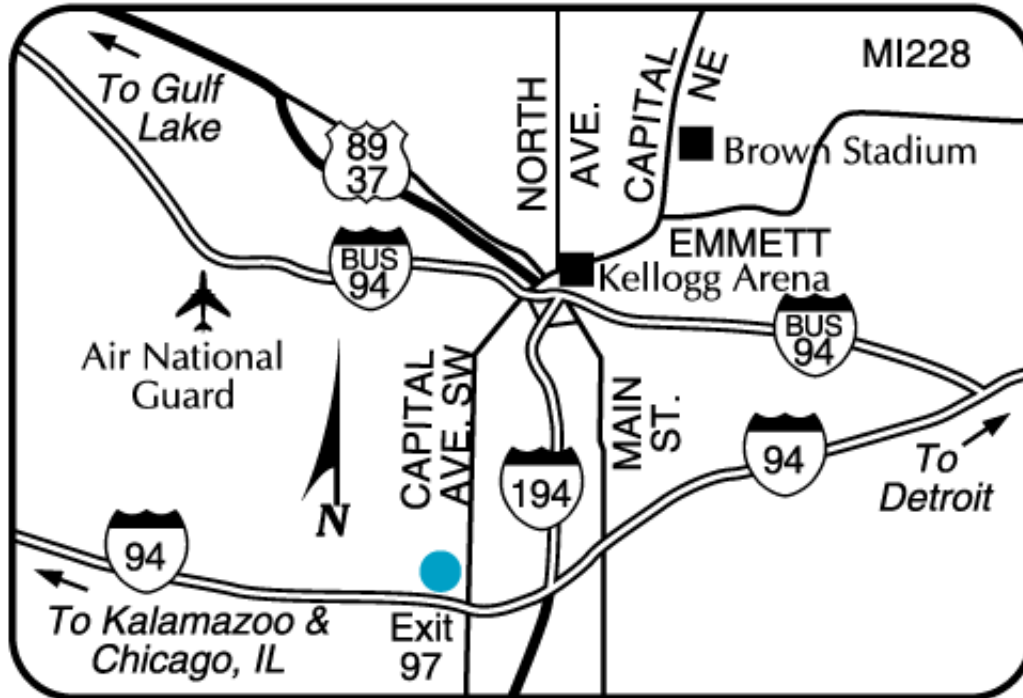

#### Area Attractions:

- Air Museum (26.0m/41.8km W)
- Binder Park Zoo (10.0m/16.1km SE)
- Cereal City Museum (5.0m/8.0km N)
- Fort Custer (5.0m/8.0km N)
- Fort Custer Beach (10.0m/16.1km N)
- Gary Fields Comedy (0.1m/0.2km N)
- K Wings Hockey (26.0m/41.8km W)
- Mary Wood Golf (7.0m/11.3km N)

### Local Map:

### Directions to Our Hotel:

Exit 97 off I-94. From 131 to 94 East to Exit 97. From 69 to 94 West to Exit 97.