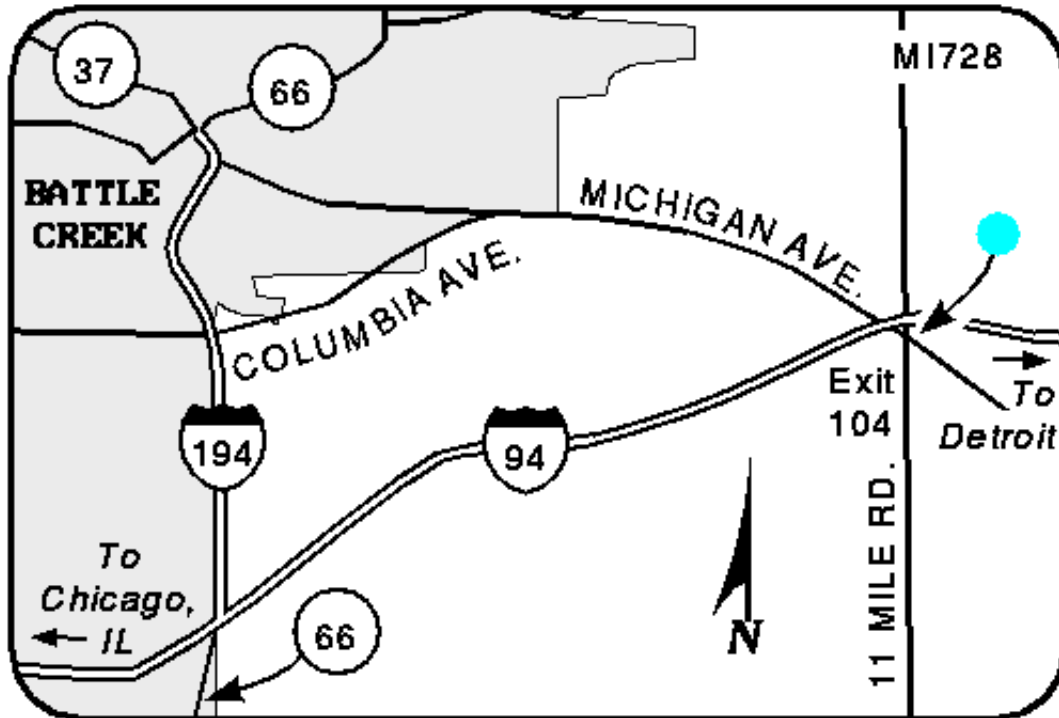

The Quality Inn & Suites hotel is perfectly located off Interstate 94, midway between Chicago and Detroit. This Battle Creek, MI hotel is close to area attractions like the **Binder Park Zoo, Lakeview Square** mall and **Kimball House Museum**.

BY CHOICE HOTELS

Quality Inn & Suites

11081 East Michigan
Battle Creek, MI, US, 49014
Phone: (269) 964-3000
Fax: (269) 963-9915

Local Map:

Directions to Our Hotel:

I-94W. (exit 104) 11 Mile Road. turn left over bridge. I-94E. (exit 104) 11 mile Road.
Hotel on left.