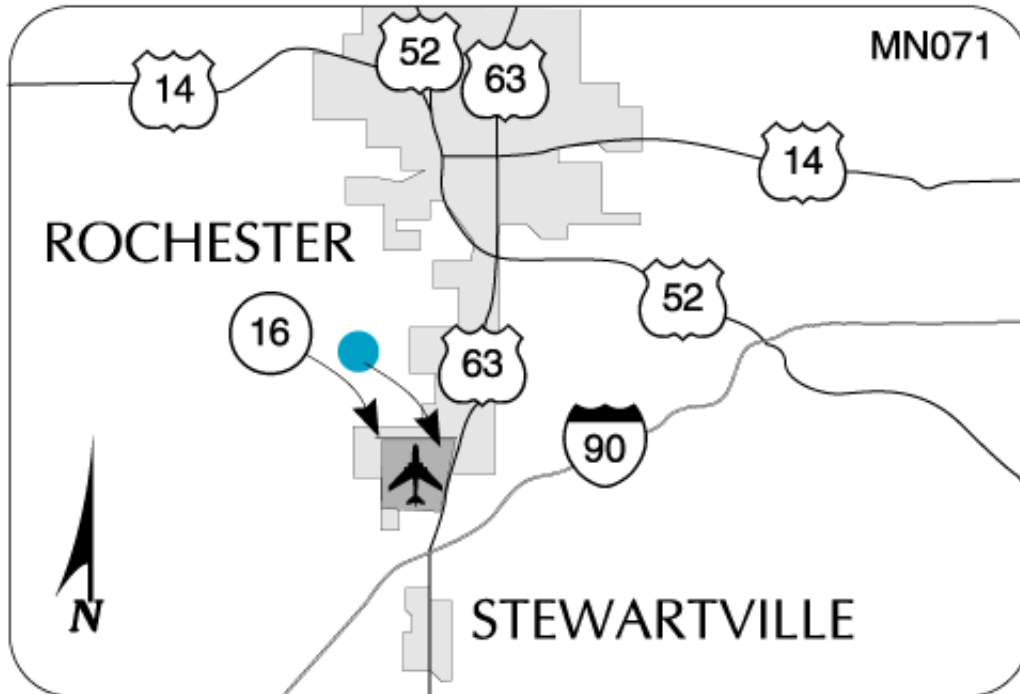

#### Area Transportation:

- Rochester Int'l. Arpt. (0.1m/0.2km W)
- Minneapolis-St Paul Intl Arp (90.0m/144.8km N)
- Local Bus System (6.0m/9.7km N) - 5:30 AM to 10:00 PM
- Local Taxi Service (8.0m/12.9km N) - 12:00 AM to 12:00 AM
- Bus Station (10.0m/16.1km N)

## Sleep Inn & Suites

7320 Airport View Dr. SW  
Rochester, MN, US, 55902  
Phone: (507) 536-7000  
Fax: (507) 536-7867

### Local Map:

### Directions to Our Hotel:

Located at Rochester Airport 7 miles South of city on US Hwy 63. Or 2 miles North of Interstate 90 and US Hwy 63 junction.