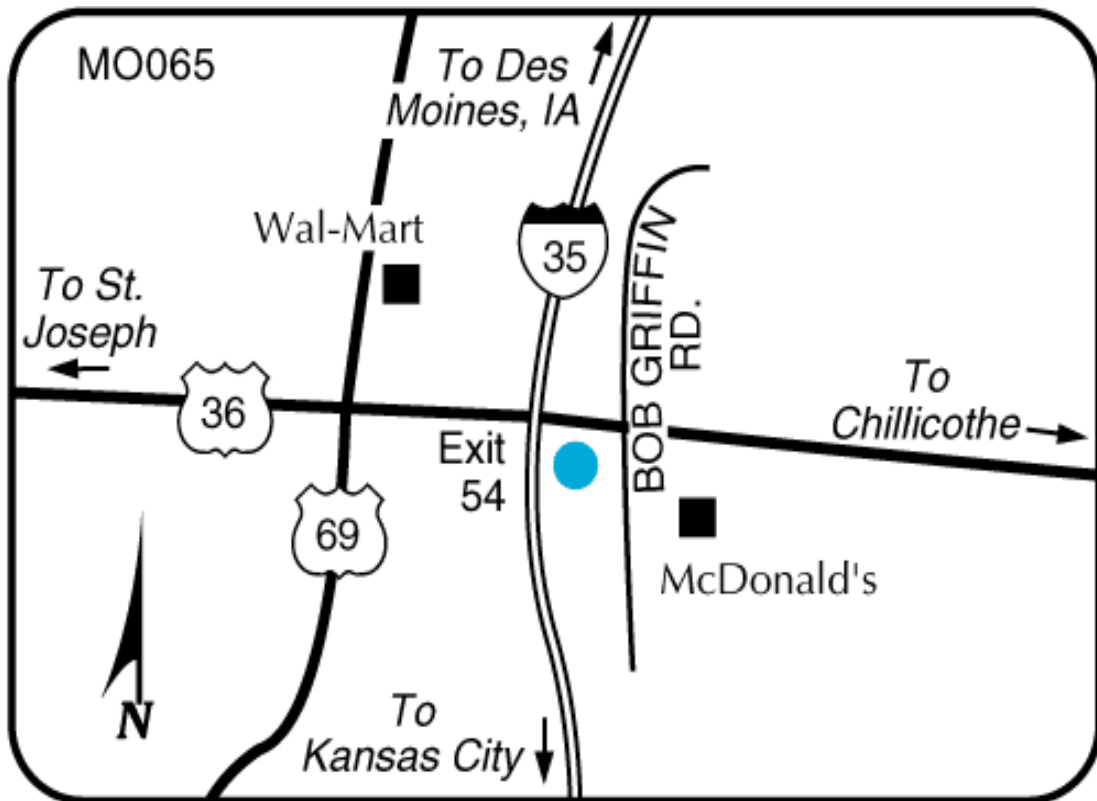

The Cameron Regional Medical Center is about five minutes away. Several shopping opportunities are located nearby. A variety of restaurants and cocktail lounges are located in the surrounding area.

Hotel amenities and features include:

Area Transportation:

- KANSAS CITY INT'L AIRPORT (45.0m/72.4km S) - Rental Available *
- Cameron Municipal Airport (5.0m/8.0km W) - Rental Available *
- Local Taxi Service (0.0m/0.0km N)

Activities & Services:

BY CHOICE HOTELS

Comfort Inn

1803 Comfort Lane
Cameron, MO, US, 64429
Phone: (816) 632-5655
Fax: (816) 632-3436

Local Map:

Directions to Our Hotel:

I-35, exit 54, next to McDonald's

Contact Information:

1803 Comfort Lane
Cameron, MO, US, 64429
Phone: (816) 632-5655
Fax: (816) 632-3436