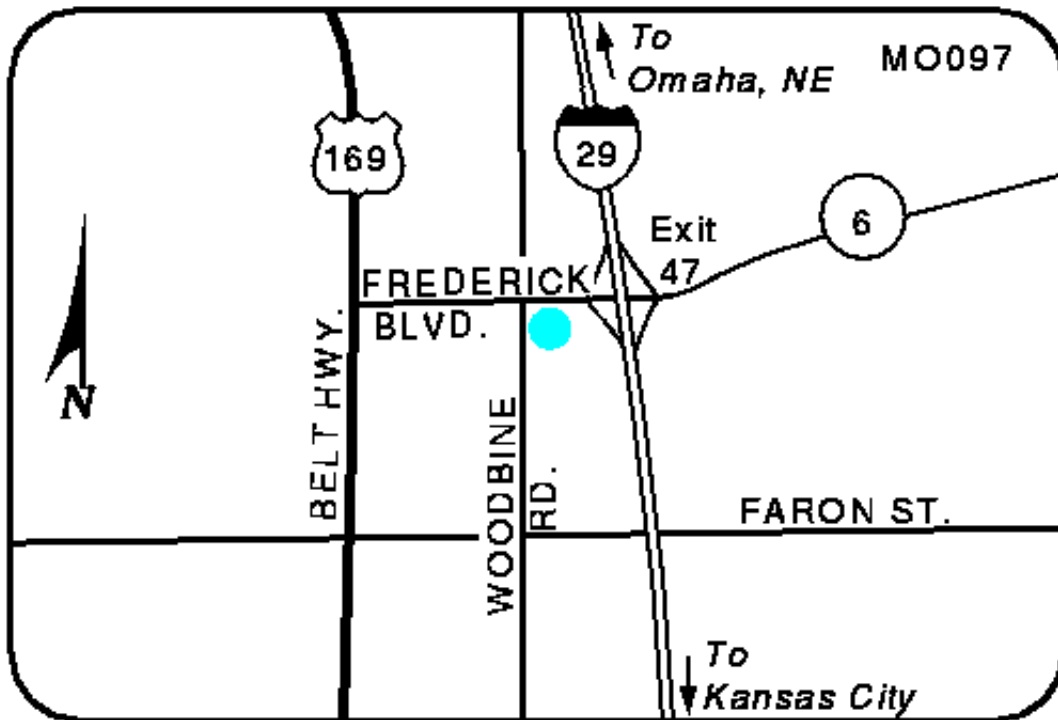

Comfort Suites

917 N. Woodbine Rd
St. Joseph, MO, US, 64506
Phone: (816) 232-6557
Fax: (816) 232-7100

Local Map:

Directions to Our Hotel:

I-29 @ Exit 47. One block West to light, turn Left to property.

Contact Information: