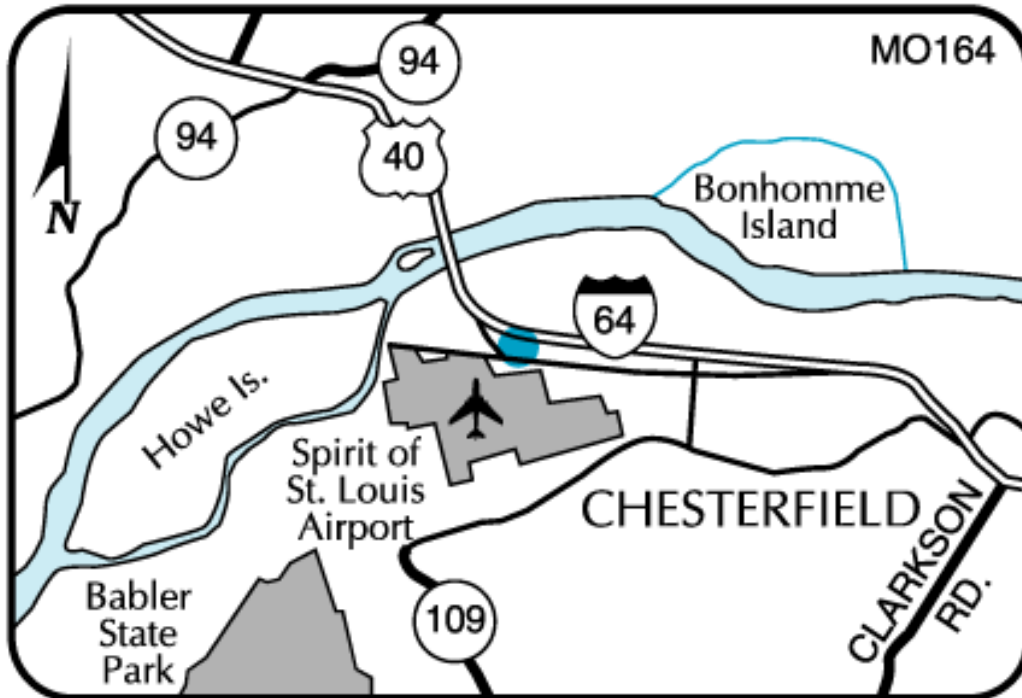

Area Businesses:

- Chesterfield Village (7.0m/11.3km E)
- Deirbergs Corporate (5.0m/8.0km E)
- Executive Beechcraft (1.0m/1.6km E)
- Insituform (1.5m/2.4km E)
- Jet Corp (1.0m/1.6km E)
- MO Baptist Hospital (12.0m/19.3km E)
- Mark Andy INC. (1.5m/2.4km E)
- Maryville University (98.0m/157.7km E)
- Maverick Tube (1.5m/2.4km E)
- Million Air (1.0m/1.6km E)
- Mohela (1.5m/2.4km E)
- Pharmacin Life Sciences (6.0m/9.7km E)
- Pro Networks (1.5m/2.4km E)
- Reliv International (1.5m/2.4km E)
- St. Johns Hospital (12.0m/19.3km E)
- St. Lukes Hospital (13.0m/20.9km E)
- Thunder Aviation (1.0m/1.6km E)
- Timberlake Corporate Center (7.0m/11.3km E)
- Worldcom Network Services (0.0m/0.0km E)

BY CHOICE HOTELS

Comfort Inn & Suites

18375 Chesterfield Arpt. Rd.
Chesterfield, MO, US, 63005
Phone: (636) 530-1200
Fax: (636) 532-1700

Local Map:

Directions to Our Hotel:

From I-64 (also Hwy 40 & 61) Eastbound - Exit 14 Chesterfield Airport Rd. 1/2 Mi. to hotel. Westbound Exit #16, Long Road, right on Chesterfield Airport Road. 1 mile to hotel.