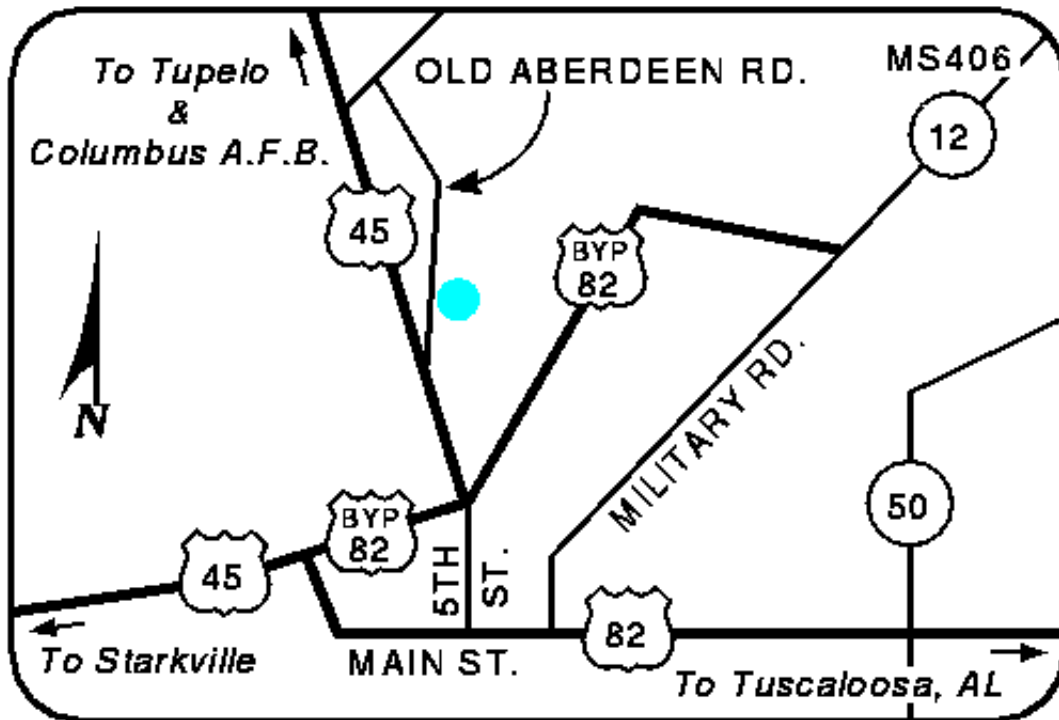

BY CHOICE HOTELS

Comfort Inn

1210 US 45 N.
Columbus, MS, US, 39705
Phone: (662) 329-2422
Fax: (662) 327-0311

Local Map:

Directions to Our Hotel:

Hotel on US 45. North of downtown Columbus.

Contact Information:

1210 US 45 N.
Columbus, MS, US, 39705
Phone: (662) 329-2422
Fax: (662) 327-0311