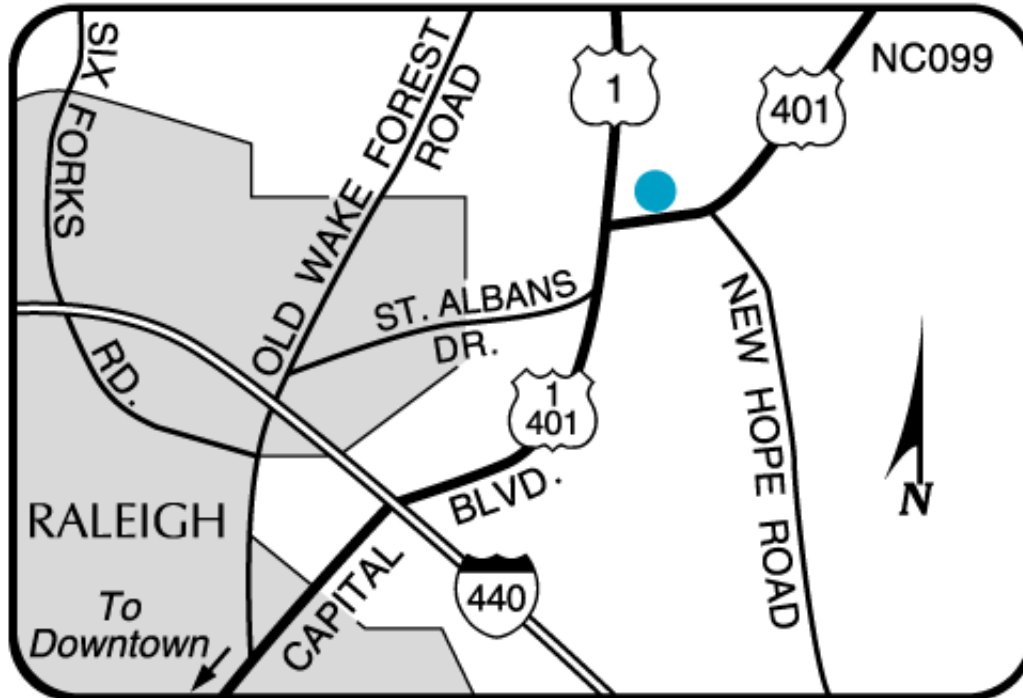

Comfort Suites North

4400 Capital Blvd.
Raleigh, NC, US, 27604
Phone: (919) 876-2211
Fax: (919) 790-1352

Local Map:

Directions to Our Hotel:

I-440 to Exit 11 N. Hotel is 2.5 miles on right. I-540 to Exit 16 S. Hotel is 2 miles on left.

Contact Information:

4400 Capital Blvd.
Raleigh, NC, US, 27604
Phone: (919) 876-2211
Fax: (919) 790-1352