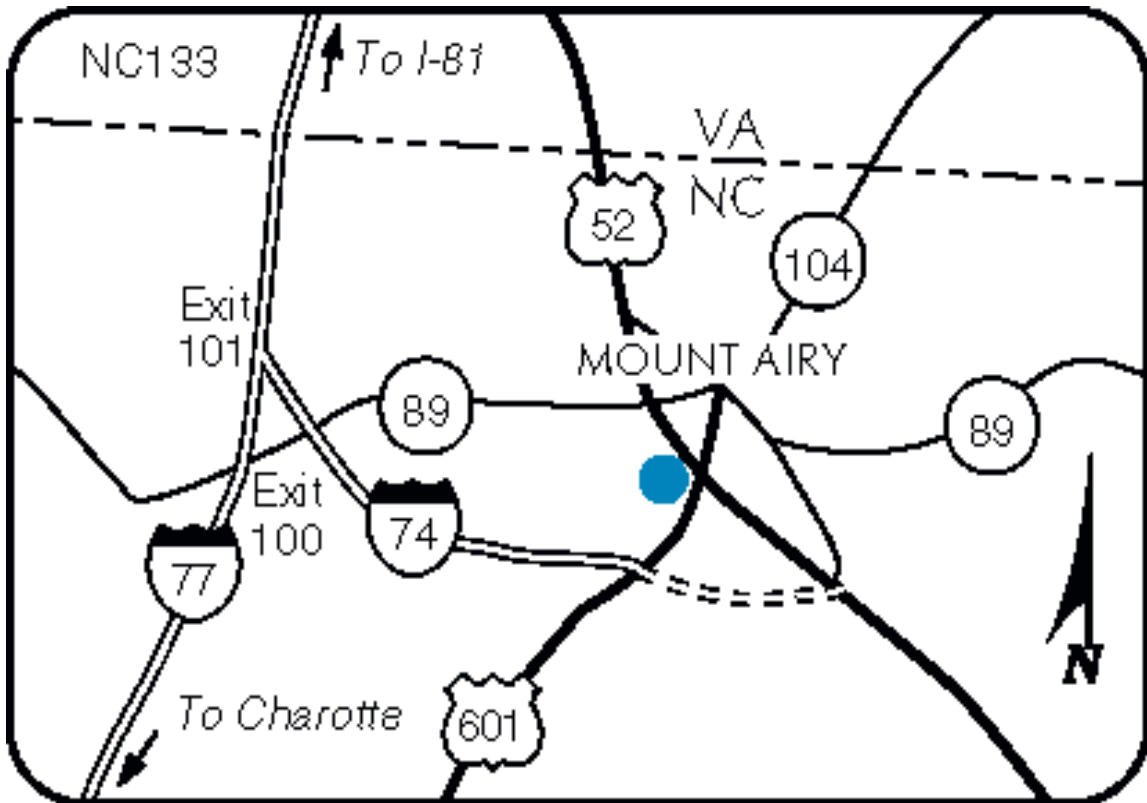

What's Nearby:

Area Attractions:

- Andy Griffith Playhouse (0.3m/0.5km N)
- Blue Ridge Parkway (14.0m/22.5km N)
- Fall Leaf Festival (2.0m/3.2km S)
- Hillsville Flea Market (20.0m/32.2km N)
- Mayberry Days (2.0m/3.2km S)
- N.C. Granite Quarry (3.0m/4.8km E)
- Pilot Mountain State Park (10.0m/16.1km S)
- Round Peak Vineyards (10.0m/16.1km SW)
- Shelton's Vineyard (10.0m/16.1km SW)

Area Businesses:

- Kentucky Derby Hosery (1.0m/1.6km SE)
- L.S. Starrette (4.0m/6.4km N) - Rental Available *
- NC Foam (1.0m/1.6km S)
- NC Granite Corp (3.0m/4.8km E)
- NC Granite Corp. (1.0m/1.6km E)
- Northern Hospital (1.0m/1.6km E)
- Pine State Knitwear (1.3m/2.1km SW)
- Renfro Corp. (2.0m/3.2km N)
- Russell Corporation (4.0m/6.4km N)
- Spencers Inc. (1.5m/2.4km S)
- United Technology (3.0m/4.8km N)
- Westwood Industrial Park (2.0m/3.2km N)

Area Transportation:

- Smith-Reynolds Arpt. (35.0m/56.3km E)
- Piedmont Triad Int'l. Arpt. (55.0m/88.5km NW)
- Mt. Airy/Surry Co. Arpt. (3.0m/4.8km S) - Taxi Available 12:00 AM to 12:00 AM *
- LOCAL TAXI SERVICE (1.0m/1.6km N)
- Amtrak (30.0m/48.3km E)
- BUS DEPOT (5.0m/8.0km W) - Taxi Available 12:00 AM to 12:00 AM *

Quality Inn

2136 Rockford St.
Mount Airy, NC, US, 27030
Phone: (336) 789-2000
Fax: (336) 789-7917

Local Map:

Directions to Our Hotel:

I-77, Exit 101 to I - 74 East. Follow 8 Miles to Exit 11, Turn Left onto Rt. 601. Hotel is 1 1/2 Miles on Left.