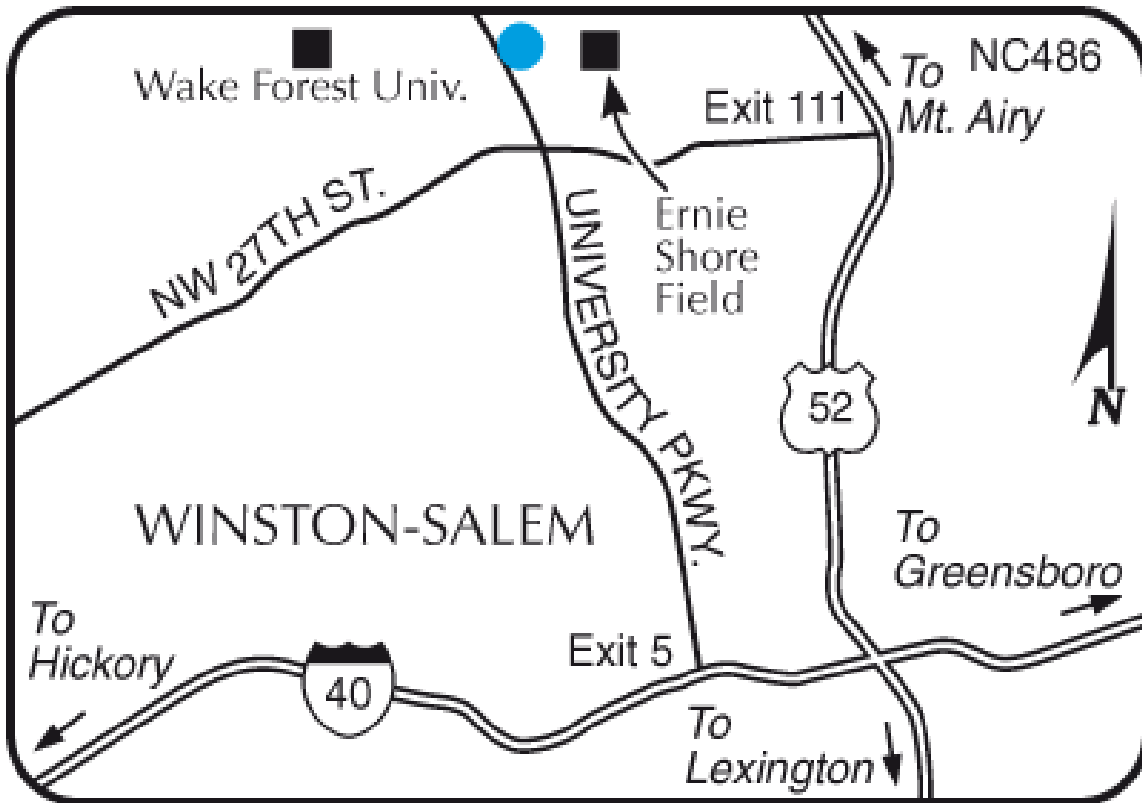

The upscale Clarion Collection Sundance Plaza Hotel Spa & Wellness Ctr. has a full day spa, offering a wide variety of services. The hotel's ideal location places it within one half mile of **Wake Forest University** and five miles from **Winston-Salem State University**. This Winston-Salem, NC hotel is situated within walking distance of many attractions, such as **Lawrence Joel Veterans Memorial Coliseum Complex, Dixie Classic Fairgrounds, BB&T Field** and **Ernie Shore Field**, as well as numerous restaurants and shops.

Clarion Collection Hotel Sundance Plaza Hotel Spa & Wellness Ctr.

3050 University Pkwy
Winston-Salem, NC, US, 27105
Phone: (336) 723-2911
Fax: (336) 714-4578

Local Map:

Directions to Our Hotel:

From I-40: Take exit 193B (52 North) to exit 115B (University Parkway South). Hotel four miles on the right.