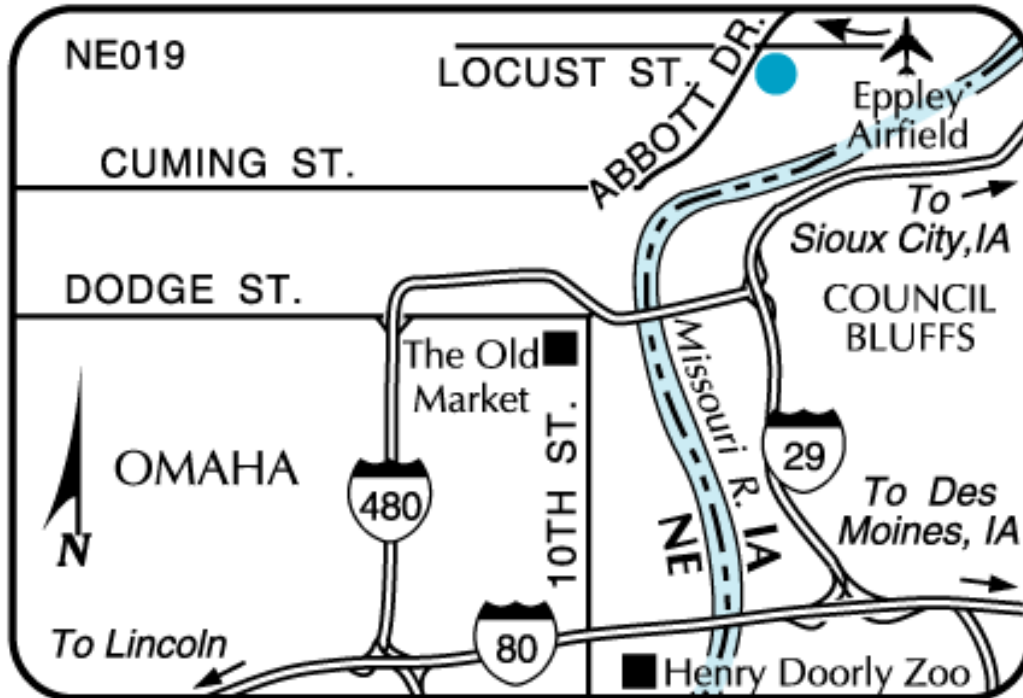

Additional nearby points of interest include:

- University of Nebraska at Omaha
- Offutt Air Force Base
- Bemis Center for Contemporary Arts
- Heartland of America Park
- Omaha Civic Auditorium multipurpose convention center

The hotel is ideally located near downtown Omaha and historic Old Market Omaha, a premier arts and entertainment district featuring fine dining, shopping, corporate meeting facilities and upscale nightlife.

Area Businesses:

- Allied Oil (7.0m/11.3km S)
- Bergan Mercy Medical Center (9.0m/14.5km SW)
- Children's Hospital Omaha (8.0m/12.9km SW)
- City-Country Building (2.0m/3.2km S)
- ConAgra Corporate (2.0m/3.2km S)
- Creighton Univ. Medical Ctr (2.0m/3.2km S)
- Creighton University (2.0m/3.2km S)
- Gallup University (1.0m/1.6km S)
- Grace University (3.0m/4.8km S)
- Immanuel Medical Center (9.0m/14.5km W)
- Mercy Hospital (9.0m/14.5km SW)
- Methodist Hospital (8.0m/12.9km SW)
- Mutual of Omaha (2.5m/4.0km SW)
- National Park Service (1.0m/1.6km S)
- Nebraska Health System (5.0m/8.0km SW)
- Offutt Air Force Base (15.1m/24.3km S)
- Qwest Communications (2.0m/3.2km S)
- Union Pacific Railroad (2.0m/3.2km S)
- University of NE at Omaha (7.0m/11.3km SW)
- Zorinsky Federal Building (2.0m/3.2km S)

Sleep Inn & Suites Airport

2525 Abbott Dr.
Omaha, NE, US, 68110
Phone: (402) 342-2525
Fax: (402) 342-9214

Local Map:

Directions to Our Hotel:

From the east: I-480 West, Dodge Street Qwest Center Exit, Right on 10th Street, Right on Cummings, Cummings Street becomes Abbott Drive, follow Abbott Drive to hotel. From the west: I-80 East, I-480 North, HWY 75 North, Cummings Street Exit, Right on Cummings Street, Cummings turns into Abbott Drive, follow to hotel