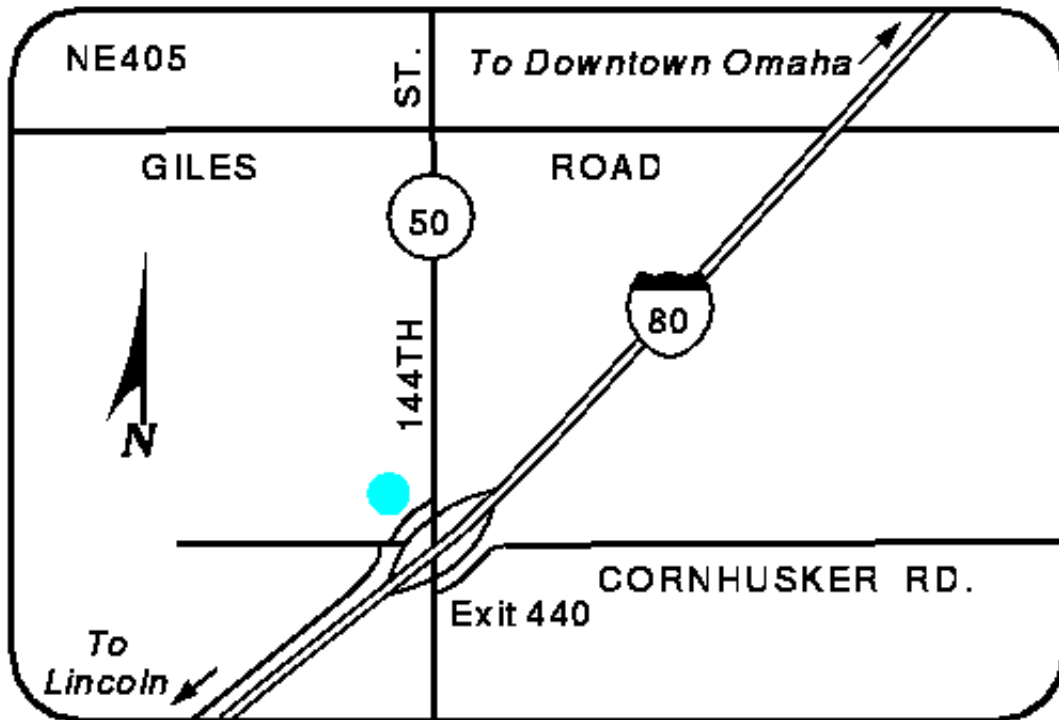

BY CHOICE HOTELS

Comfort Inn West

9595 S. 145th St.
Omaha, NE, US, 68138-3626
Phone: (402) 896-6300
Fax: (402) 891-1255

Local Map:

Directions to Our Hotel:

I-80 East or West, exit 440, turn north then left at McDonalds to the hotel.