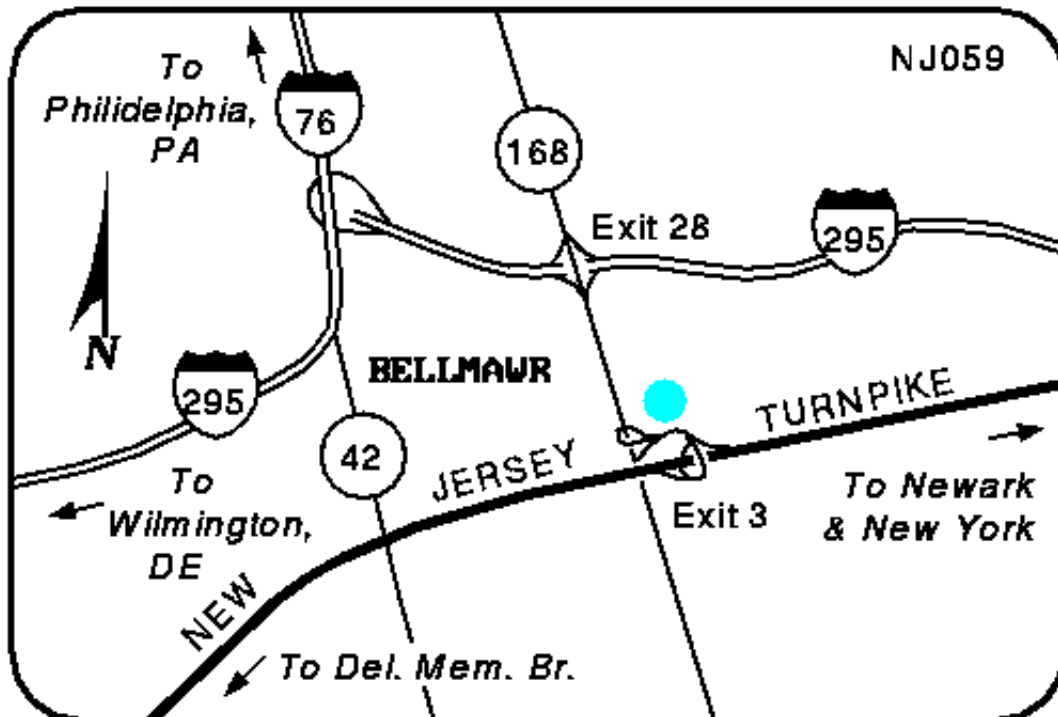

The hotel is conveniently located on Black Horse Pike in the heart of Bellmawr, off the New Jersey Turnpike, Interstate 95 and Interstate 295, offering reasonable lodging for both business and leisure travelers.

### Local Map:

### Directions to Our Hotel:

NJ Turnpike ex. 3, right on SR168N. 1 Blk. to hotel./I-295 ex. 28 to SR168 S. Hotel 1.5 mi. on left.