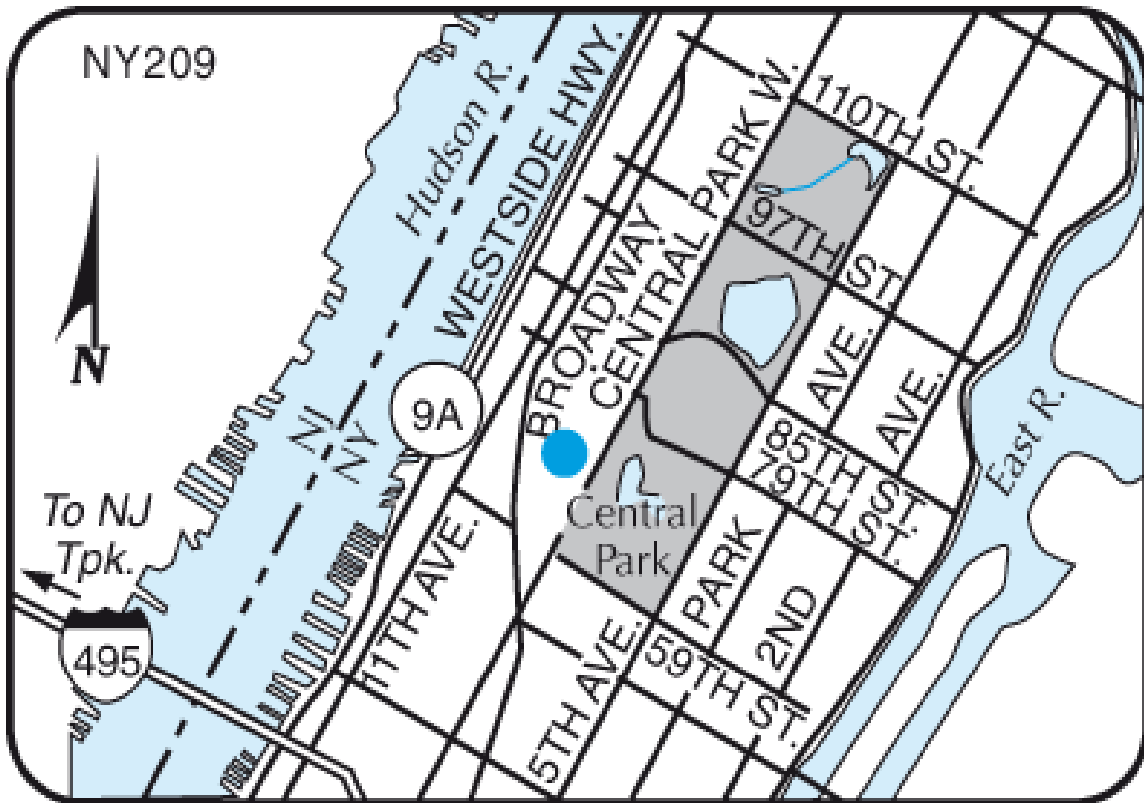

BY CHOICE HOTELS

Comfort Inn Central Park West

31 West 71st St.
New York, NY, US, 10023-4103
Phone: (212) 721-4770
Fax: (212) 579-8544

Local Map:

Directions to Our Hotel:

Van Wyck Expressway N. 4 miles, Grand Central Pkwy W. to Triborough Bridge, bear
rt FDR S. to 72nd St., go to CPW trn lft, then rt on 71st