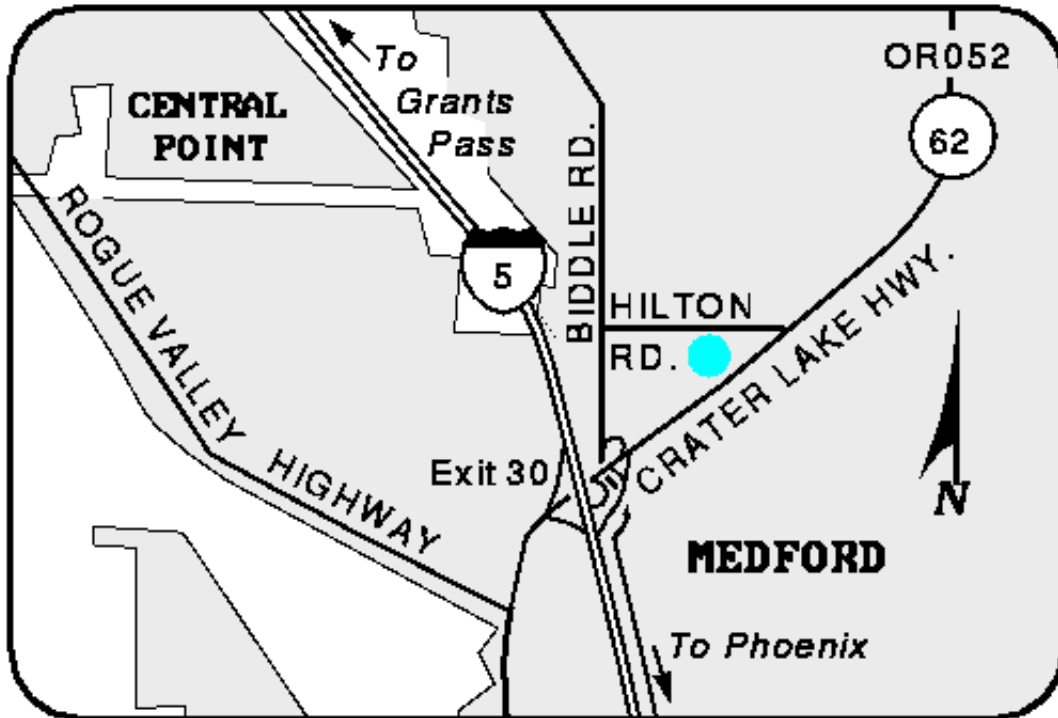

BY CHOICE HOTELS

Comfort Inn North

2280 Biddle Road
Medford, OR, US, 97504
Phone: (541) 772-9500
Fax: (541) 772-0772

Local Map:

Directions to Our Hotel:

From the north: Take I-5 to Exit 30, stay in the middle lane. Turn left onto Crater Lake Highway (Highway 62). Turn right onto Biddle Road/Airport. Turn right at the light (Biddle Road). Turn right immediately after you go under the overpass. From the south: Take I-5 to Exit 30, stay in the right lane. Turn right at light (Biddle Road). Turn right immediately after going under the overpass.