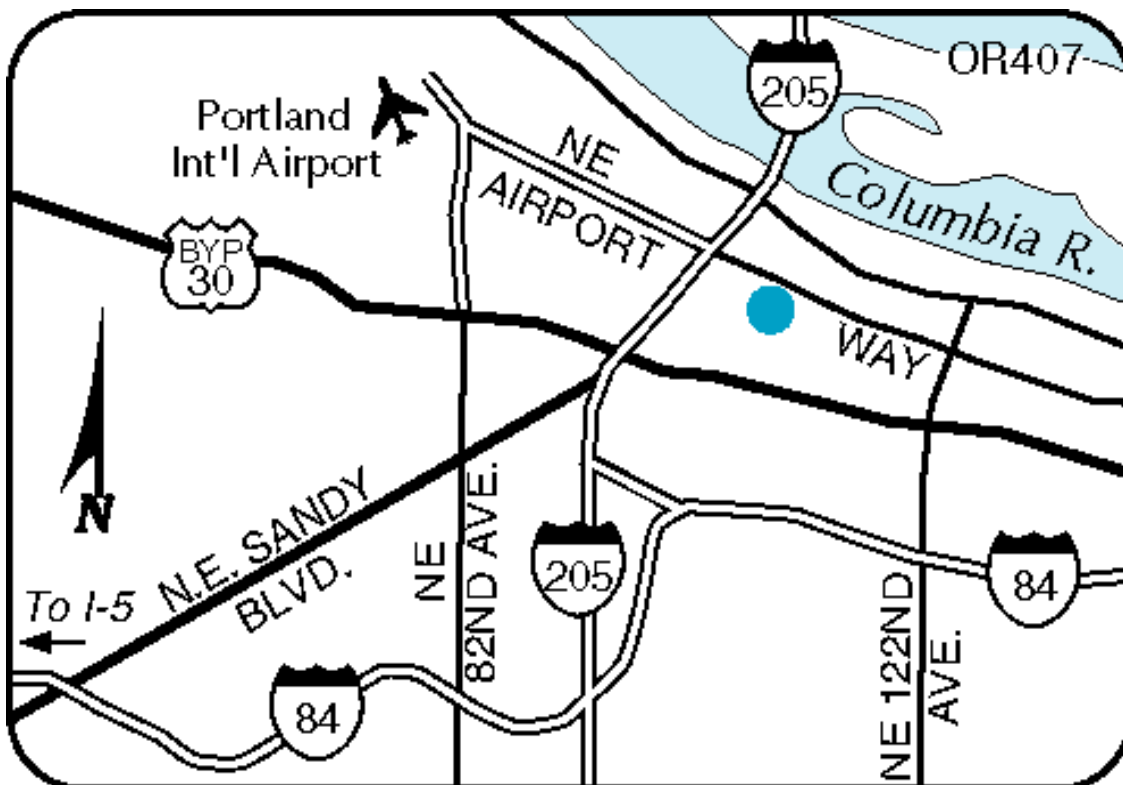

The Comfort Suites Portland Airport is conveniently located with easy access to Interstate 205, less than three miles from the **Portland International Airport**. This Portland, OR hotel provides **free 24-hour airport transportation**. The hotel is just minutes from **downtown Portland**, the **Oregon Convention Center**, **Lloyd Center Mall**, the **Rose Garden Arena** and **Memorial Coliseum**.

Comfort Suites Portland Airport

12010 N.E. Airport Way
Portland, OR, US, 97220
Phone: (503) 261-9000
Fax: (503) 252-1994

Local Map:

Directions to Our Hotel:

I-205 N. ex. 24 B, turn right on Airport Way 2 blk. to hotel./ I-205 S. ex. 24, turn left on Airport Way 2 blk. to hotel.