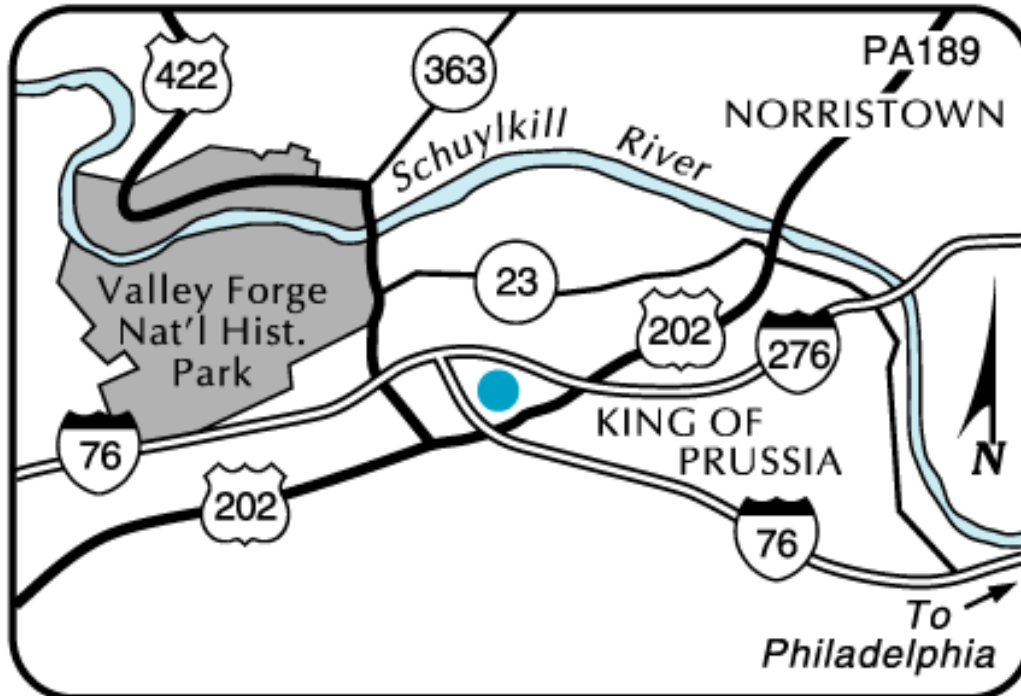

Restaurants & Lounges:

- Bahama Breeze (1.0m/1.6km)
- Bennigan's (Nearby)
- Champp's (1.0m/1.6km)
- Cheesecake Factory (0.5m/0.8km)
- Chili's (1.0m/1.6km)
- Fox and Hound (1.0m/1.6km)
- Hooters (Adjacent to Property)
- Houlihans (Adjacent to Property)
- Legal Sea Food (0.5m/0.8km)
- Lonestar Steakhouse (1.5m/2.4km)
- Maggiano's (1.0m/1.6km)
- Morton's of Chicago (Adjacent to Property)
- Ruth's Chris Steakhouse (1.5m/2.4km)
- Sullivan's Steakhouse (0.5m/0.8km)
- T.G.I. Friday's (Nearby)
- Wild Rice (1.0m/1.6km)

Comfort Inn Valley Forge National Park

550 W. Dekalb Pike
US 202 N.
King of Prussia, PA, US, 19406
Phone: (610) 962-0700
Fax: (610) 962-0218

Local Map:

Directions to Our Hotel:

From PA Turnpike: Exit 326 (Valley Forge), after toll, take the 3rd exit 328B (202N King of Prussia). At the 5th traffic light, stay in the right lane. Make a U-turn using the turn around lane on the right. Go 1/4 mile. Hotel is on the right. The driveway is immediately past the Shell Gas Station. From Philadelphia & Points East: Take 76 west to exit 328B (202N/King of Prussia). Go to the 5th traffic light. Stay in right hand lane and make a U-turn using the turn around lane on the right. Go 1/4 mile. Hotel is on the right. The driveway is immediately past the Shell Gas Station.