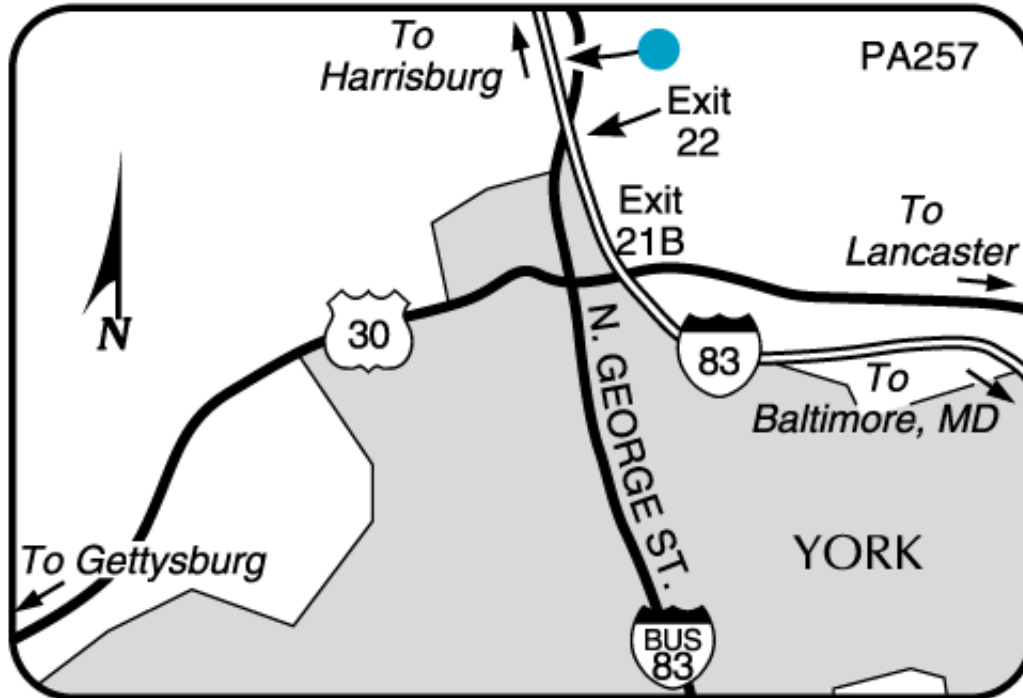

BY CHOICE HOTELS

Comfort Inn Corporate Gateway

2250 N. George St.
York, PA, US, 17406
Phone: (717) 699-1919
Fax: (717) 846-7209

Local Map:

Directions to Our Hotel:

I-83, Exit 22 (N George St). North one block; hotel on left.

Contact Information:

2250 N. George St.
York, PA, US, 17406
Phone: (717) 699-1919
Fax: (717) 846-7209