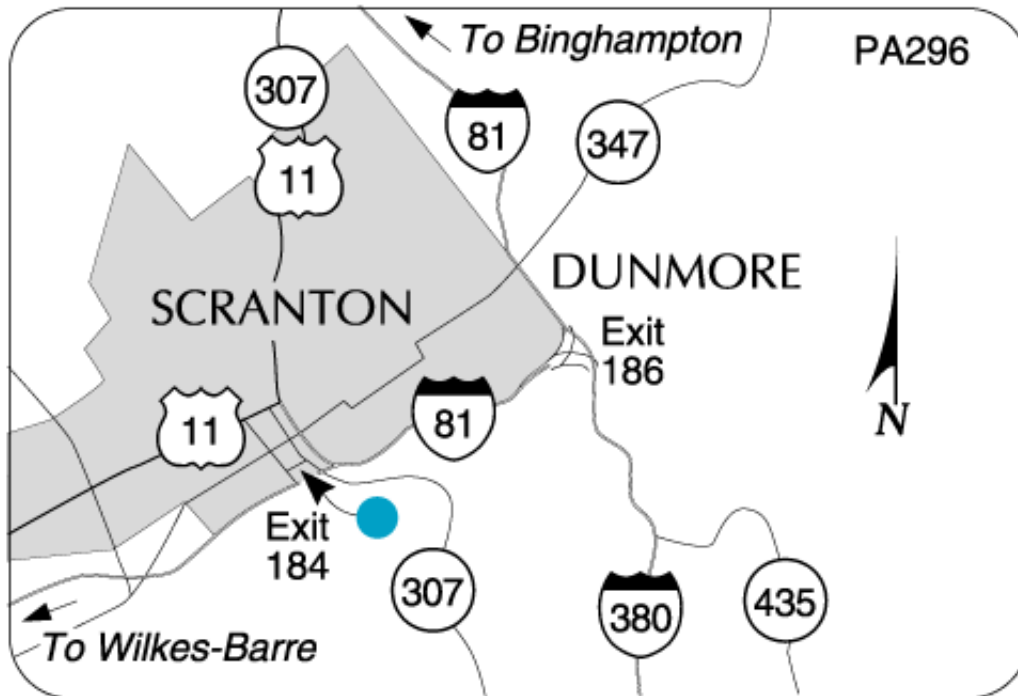

The Clarion Hotel is centrally located near the heart of Scranton, with easy access to Interstate 81. This Scranton, PA hotel is minutes from **Snö Mountain** ski area, **PNC Field**, the historic **Lackawanna Coal Mine Tour**, the **Toyota Pavilion at Montage Mountain**, **Pocono Raceway** and the **Mohegan Sun at Pocono Downs** horse racetrack.

Clarion Hotel

300 Meadow Avenue
Scranton, PA, US, 18505
Phone: (570) 344-9811
Fax: (570) 344-7799

Local Map:

Directions to Our Hotel:

From I-84, merge onto I-81 South, take Exit 184 and turn onto Meadow Avenue. From I-80, merge onto I-380 North to Scranton, follow to I-81 South to Exit 184, turn onto Meadow Avenue. From I-476, take Scranton/Pittston Exit, merge onto I-81 North, follow to Exit 184, turn onto Meadow Avenue.