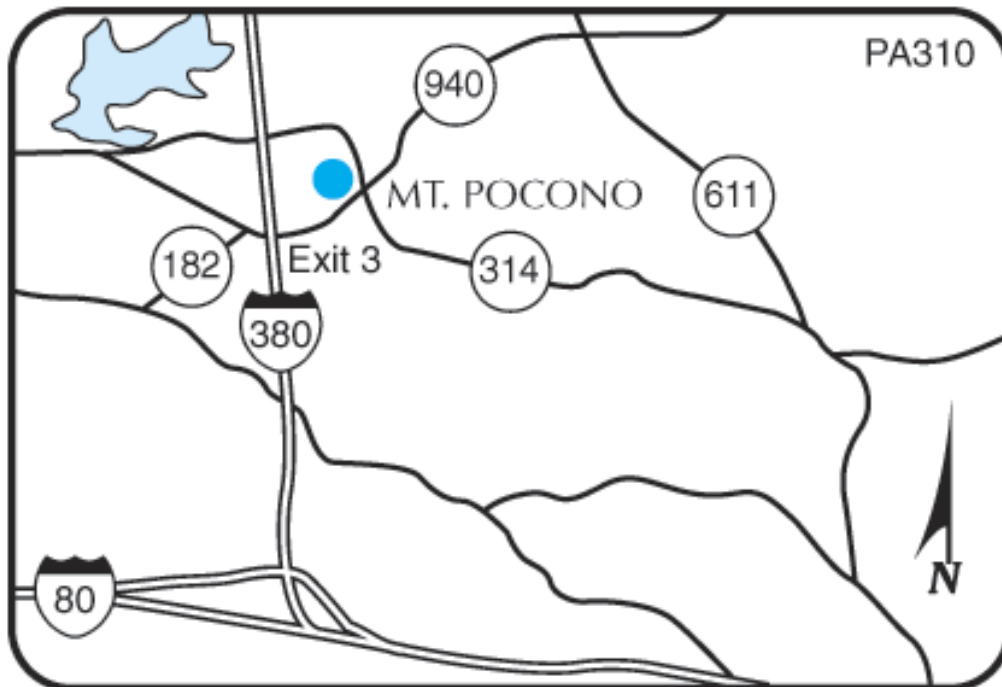

Comfort Inn & Suites

800 Route 940
I-611 & I-380
Mount Pocono, PA, US, 18344
Phone: (570) 839-9282
Fax: (570) 839-3820

Local Map:

Directions to Our Hotel:

From 80 East take exit number 293(380 North) to exit 3, once off exit 3 make a right at the light, and the hotel is 2 miles down Route 940 on the left hand side.