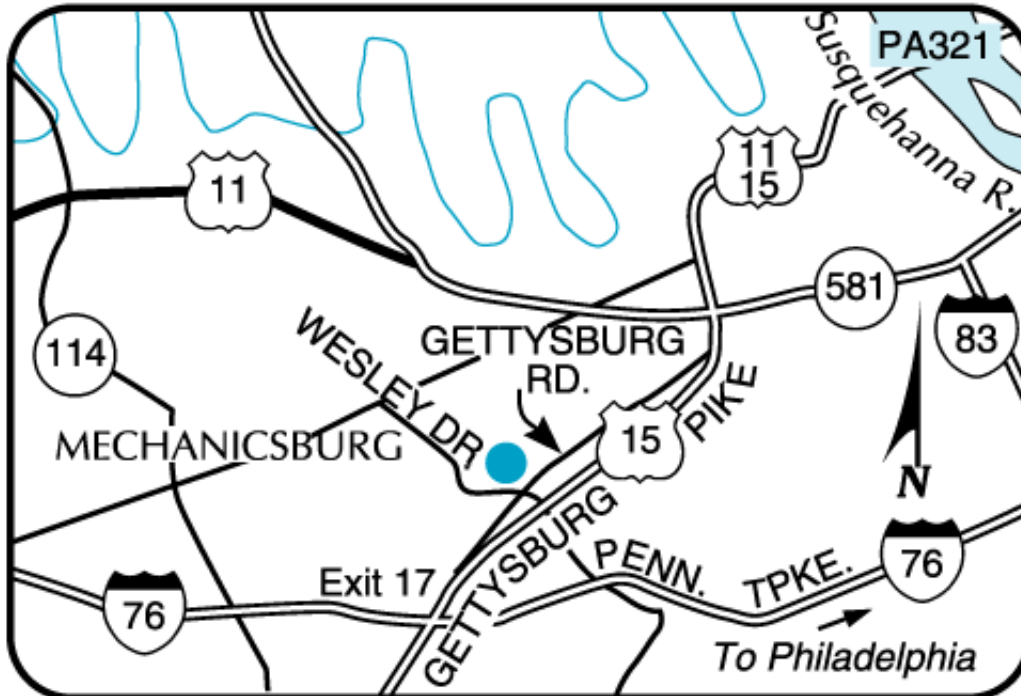

#### Welcome to the Comfort Inn Capital City, a Mechanicsburg hotel minutes from Hersheypark

The **newly renovated** Comfort Inn Capital City is conveniently located off Route 15 on the Pennsylvania Turnpike, just six miles from Harrisburg. This Mechanicsburg, PA hotel is centrally located between Lancaster Amish & Pennsylvania Dutch countries, the town of Hershey and historic Gettysburg National Military Park.

### Local Map: