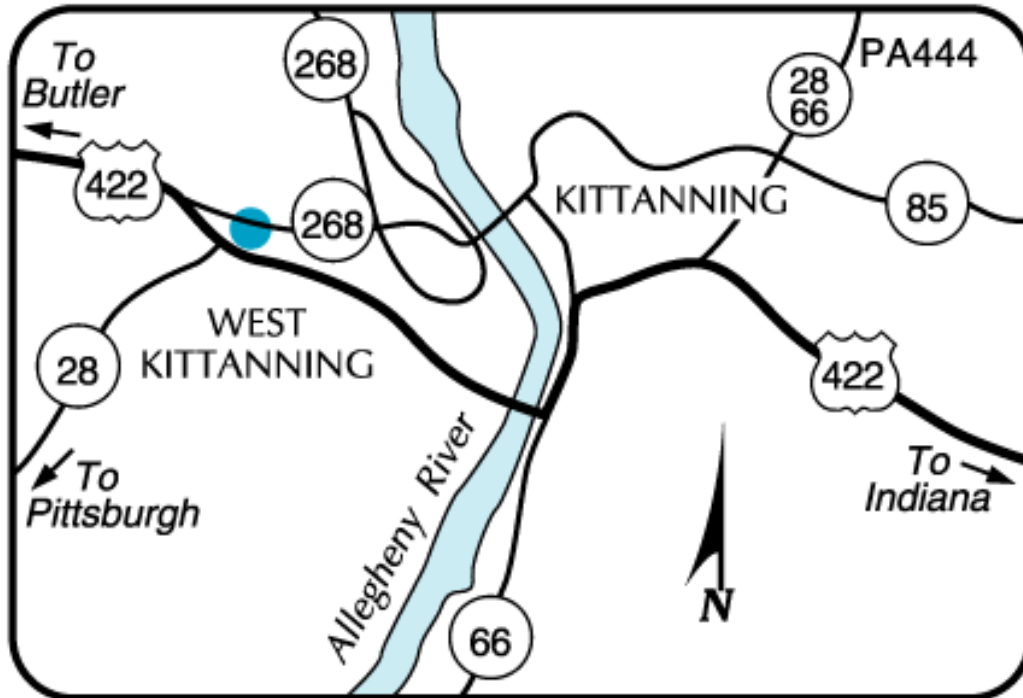

BY CHOICE HOTELS

Comfort Inn

13 Hilltop Plaza
Kittanning, PA, US, 16201
Phone: (724) 543-5200
Fax: (724) 543-5455

Local Map:

Directions to Our Hotel:

Route 28 north to ex 19B take 422 west to ex B; 268 north to W. Kittanning, Turn Right into Hill Top Plaza Comfort Inn is to the left