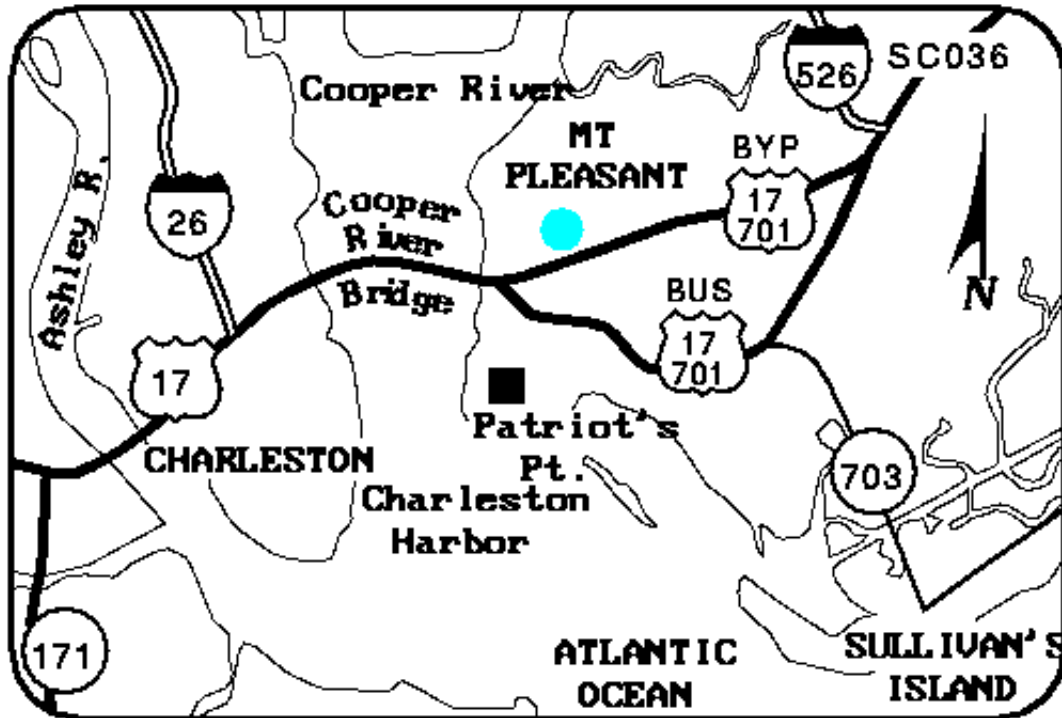

Area Businesses:

- BP/Amoco (13.0m/20.9km N)
- Charleston Navy Base (8.0m/12.9km W)
- Citadel (4.0m/6.4km S)
- College of Charleston (2.0m/3.2km S)
- Customs/Court house (2.0m/3.2km S)
- East Cooper Medical (6.0m/9.7km N)
- Gaillard Music Acd. (2.0m/3.2km S)
- MUSC (3.0m/4.8km S)
- Medical University SC (4.0m/6.4km S)
- Nucor Steel (13.0m/20.9km N)
- Port Authority (2.0m/3.2km S)

Sleep Inn

299 Wingo Way
& US 17 Bypass N
Mount Pleasant, SC, US, 29464
Phone: (843) 856-5000
Fax: (843) 856-5050

Local Map:

Directions to Our Hotel:

From I-26 East: Take Exit 220 onto Hwy 17 North. Cross the Cooper River Bridge to the first stop light. At stop light take a left onto Magrath Darby Blvd. One block down to hotel.