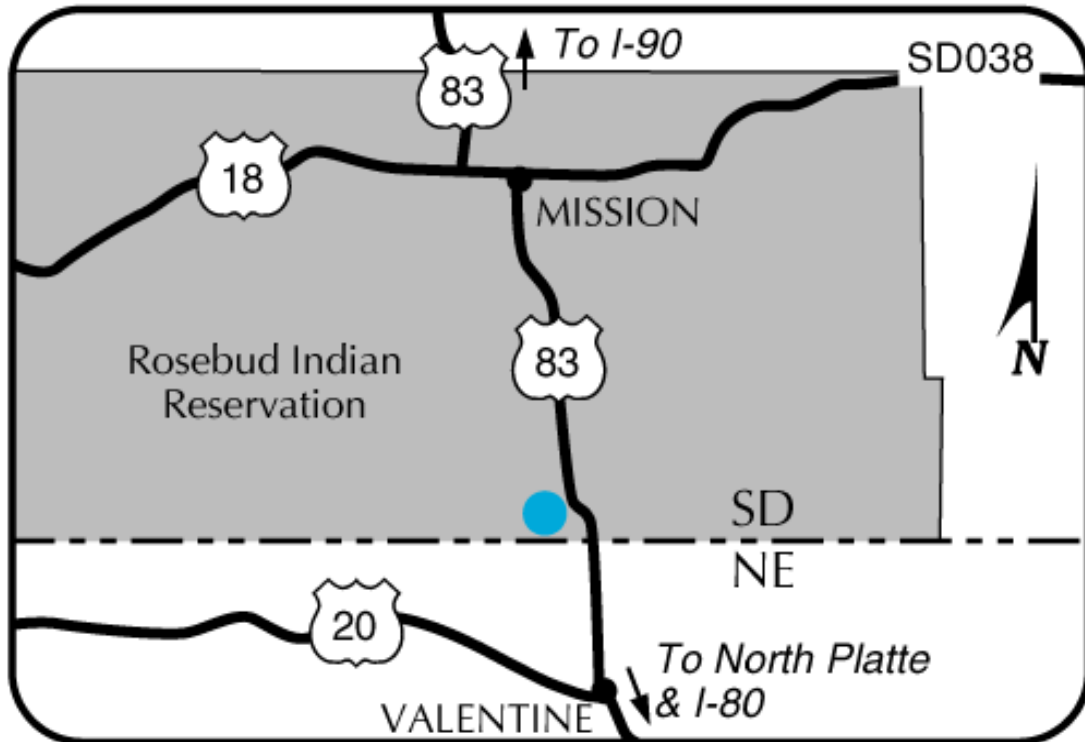

The Quality Inn Rosebud Casino is ideally located adjacent to the **Rosebud Casino**. This Mission hotel is minutes from the **Niobrara National Scenic River**, the annual **Rosebud Fair & Wacipi**, **Ghost Hawk Park**, **St. Francis Mission** and **Sinte Gleska University**.

BY CHOICE HOTELS

Quality Inn Rosebud Casino

Highway 83
Mission, SD, US, 57555
Phone: (605) 378-3360
Fax: (605) 378-3367

Local Map:

Directions to Our Hotel:

From N I-90 Exit 192 at Murdo follow Hwy 83 South. 65 miles from S I-80 exit 179 at N Platte follow Hwy 83. North approx 140 miles