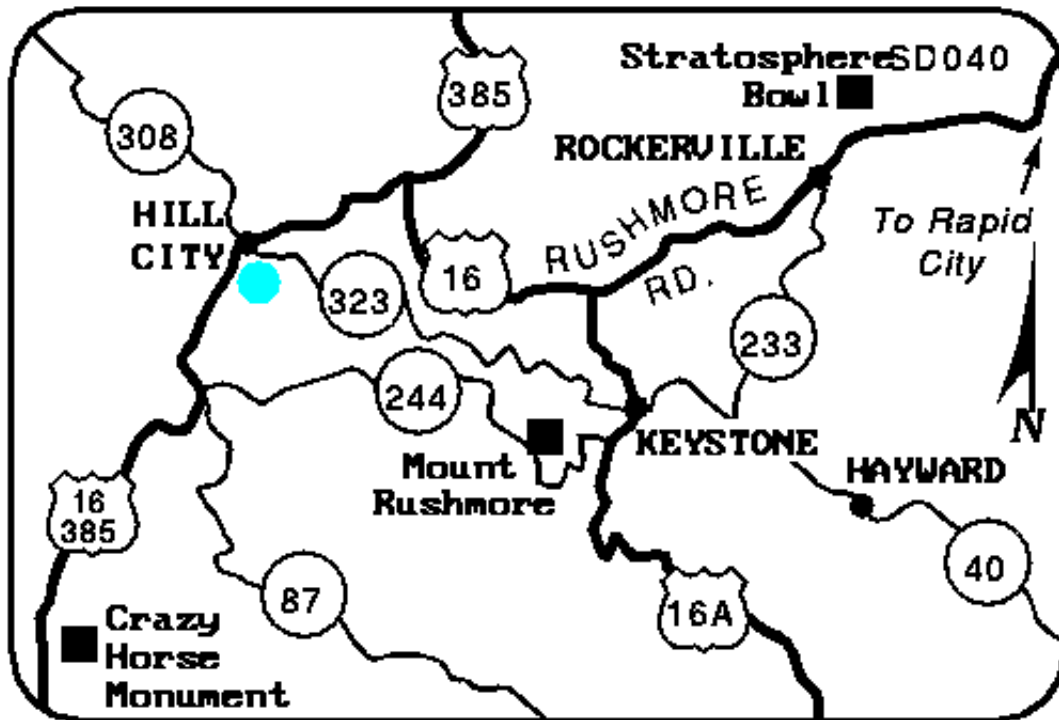

#### Area Businesses:

- Rapid City Regional Hospital (32.0m/51.5km NE)
- SD School of Mines (32.0m/51.5km NE)
- US Forest Service (5.0m/8.0km NE)

BY CHOICE HOTELS

### Local Map:

### Directions to Our Hotel:

I-90, exit 57, take Hwy 16S. Hotel located at the South end of Hill City.