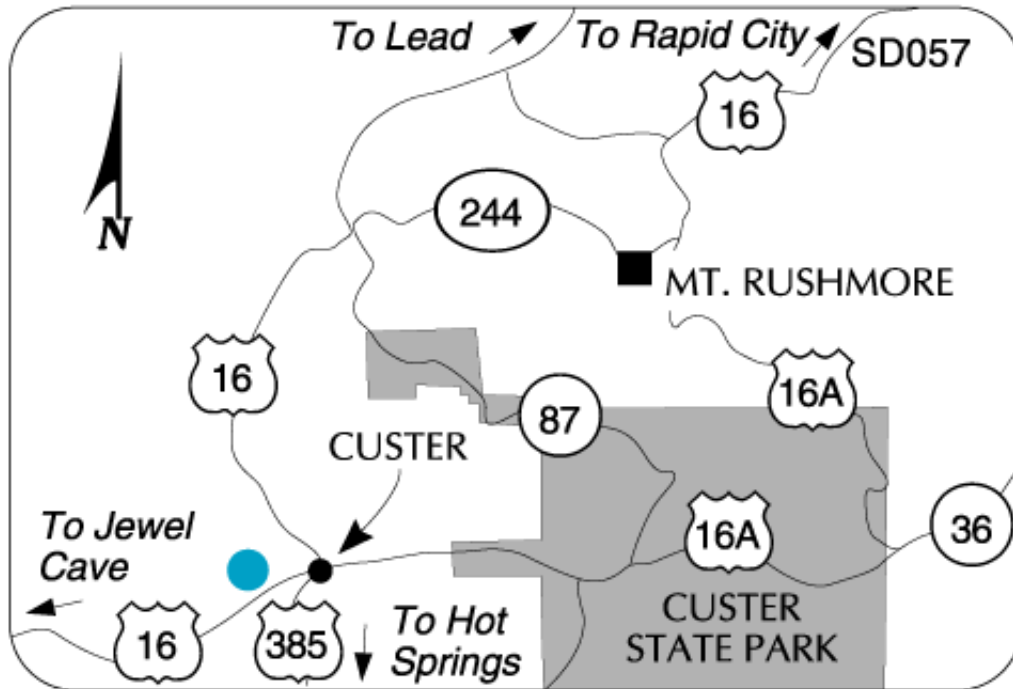

BY CHOICE HOTELS

Comfort Inn & Suites

301 Mt. Rushmore Rd., West
Custer, SD, US, 57730
Phone: (605) 673-3221
Fax: (605) 673-3010

Local Map:

Directions to Our Hotel:

I90 Exit 57, follow Hwy 16 thru scenic Black Hills to Custer, turn right light. Hotel .5mi on right, adjacent to Intersection of 16/385

Contact Information:

301 Mt. Rushmore Rd., West
Custer, SD, US, 57730
Phone: (605) 673-3221
Fax: (605) 673-3010