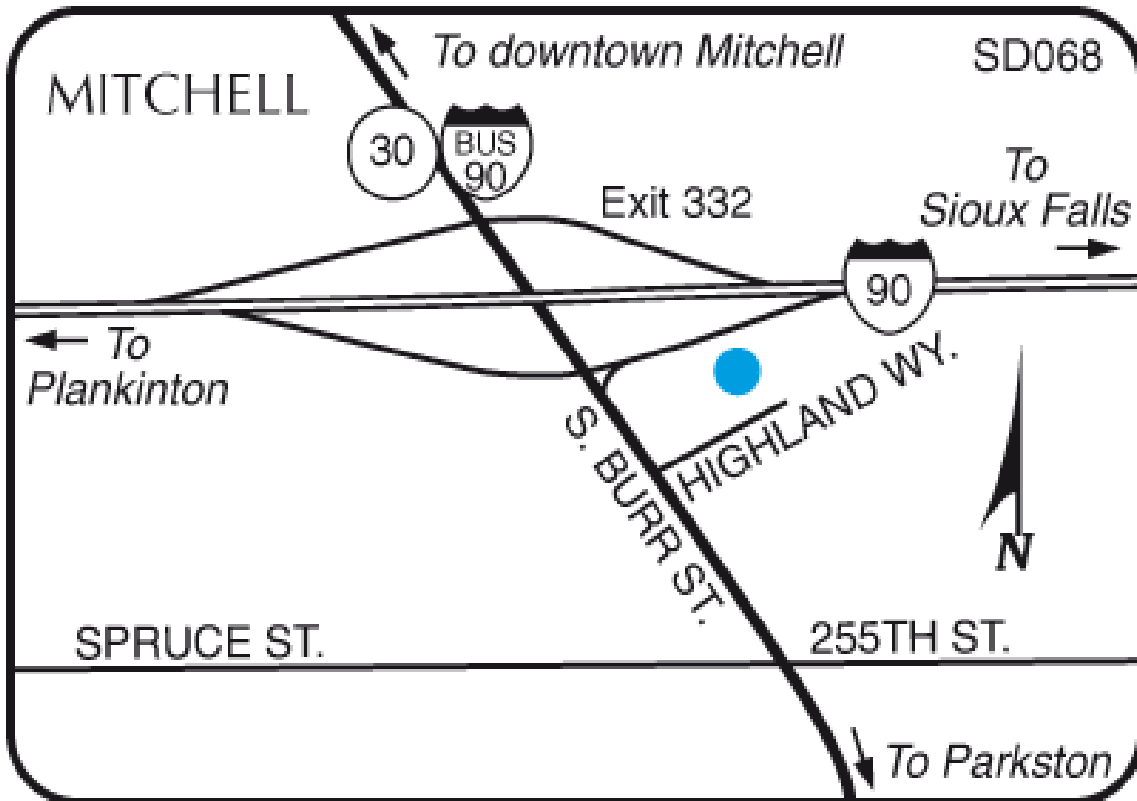

Restaurants & Lounges:

- Bistro Maison (0.5m/0.8km)
- Bonanza (0.3m/0.5km)
- Chef Louies (0.5m/0.8km)
- Country Kitchen (0.3m/0.5km)
- Culvers (0.1m/0.2km)
- KFC (Adjacent to Property)
- Perkins (0.3m/0.5km)
- Quiznos (Adjacent to Property)
- Ruby Tuesdays (Adjacent to Property)
- Taco Johns (1.5m/2.4km)
- The Brig Steakhouse (0.5m/0.8km)
- The Depot Pub and Grill (1.0m/1.6km)
- The Pizza Ranch (0.3m/0.5km)
- Tina's (3.0m/4.8km)
- Twin Dragon (0.3m/0.5km)

BY CHOICE HOTELS

Comfort Inn & Suites

2020 Highland Way
Mitchell, SD, US, 57301
Phone: (605) 990-2400
Fax: (605) 990-2408

Local Map:

Directions to Our Hotel:

From I-90 East: Take exit 332, right on Highway 37 (Burr Street) for 1 block, left on Highland Way. Ruby Tuesday restaurant on the corner. From I-90 West: Take exit 332, left on Highway 37-Burr Street-for 1 block, left on Highland Way. Ruby Tuesday restaurant on the corner.