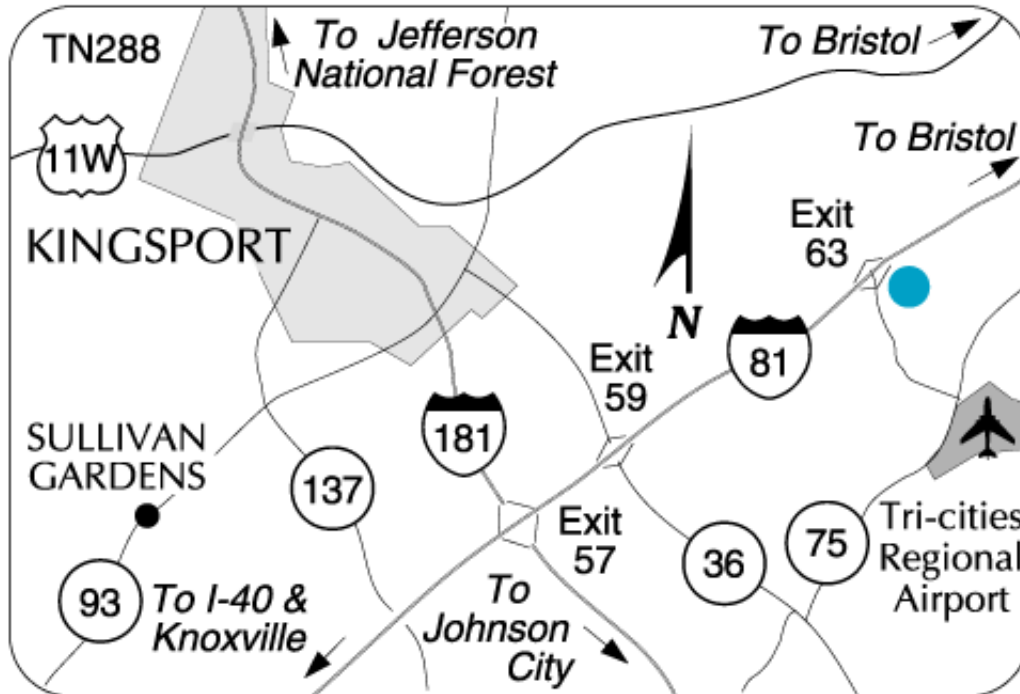

The Sleep Inn & Suites hotel in Kingsport is conveniently located off Interstate 81, just one mile from the **Tri-Cities Regional Airport**. This Kingsport, TN hotel is minutes from area points of interest like the **Fort Henry Mall**, **East Tennessee State University**, and **Bays Mountain Park**. The **Bristol Motor Speedway** is also nearby.

The **Allandale Mansion**, Bristol Caverns, Historic Jonesborough and Johnson City are all only minutes away. Several shops are nearby. A variety of restaurants are located in the area. Cracker Barrel Old Country Store and restaurant is within walking distance.

Area Transportation:

- Tri-City Airport (1.0m/1.6km E) - Courtesy Transportation Available 5:00 AM to 1:00 AM

Activities & Services:

- Fishing (4.0m/6.4km)
- Golf Course (10.0m/16.1km)
- Health Club/Spa (5.0m/8.0km)
- Lake (12.0m/19.3km)

Sleep Inn & Suites

200 Hospitality Place
Kingsport, TN, US, 37663
Phone: (423) 279-1811
Fax: (423) 279-0877

Local Map:

Directions to Our Hotel:

I-81, Exit 63 one mile from Airport.

Contact Information:

200 Hospitality Place
Kingsport, TN, US, 37663
Phone: (423) 279-1811
Fax: (423) 279-0877