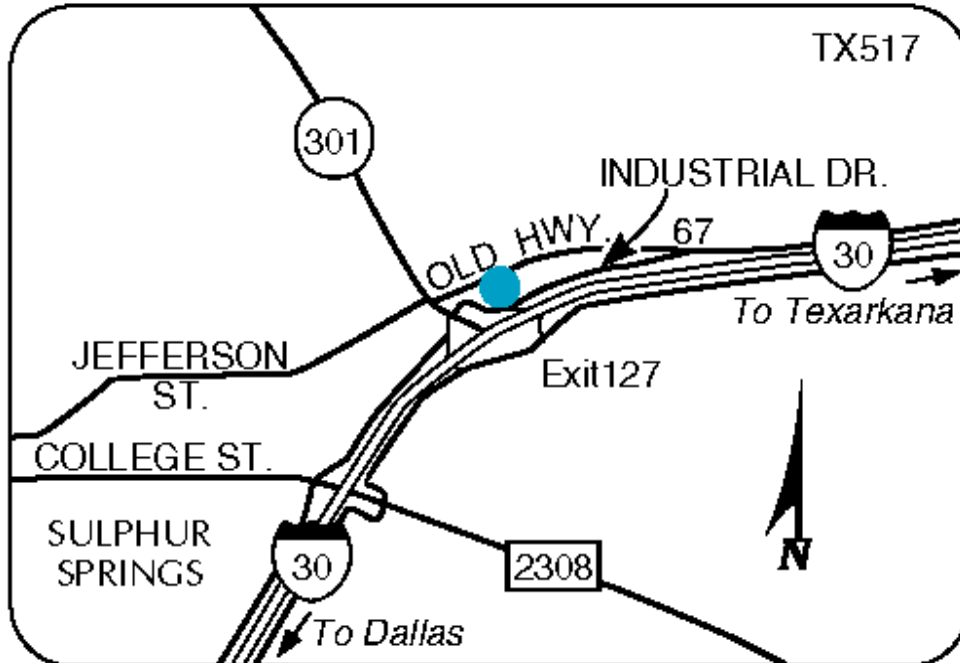

Comfort Suites

1521 Industrial Dr. East
Sulphur Springs, TX, US, 75482-3032
Phone: (903) 438-0918
Fax: (903) 438-0329

Local Map:

Directions to Our Hotel:

I-30, Exit 127. North side of Interstate. Eastbound, cross over I-30, make a right on service road (two way traffic).