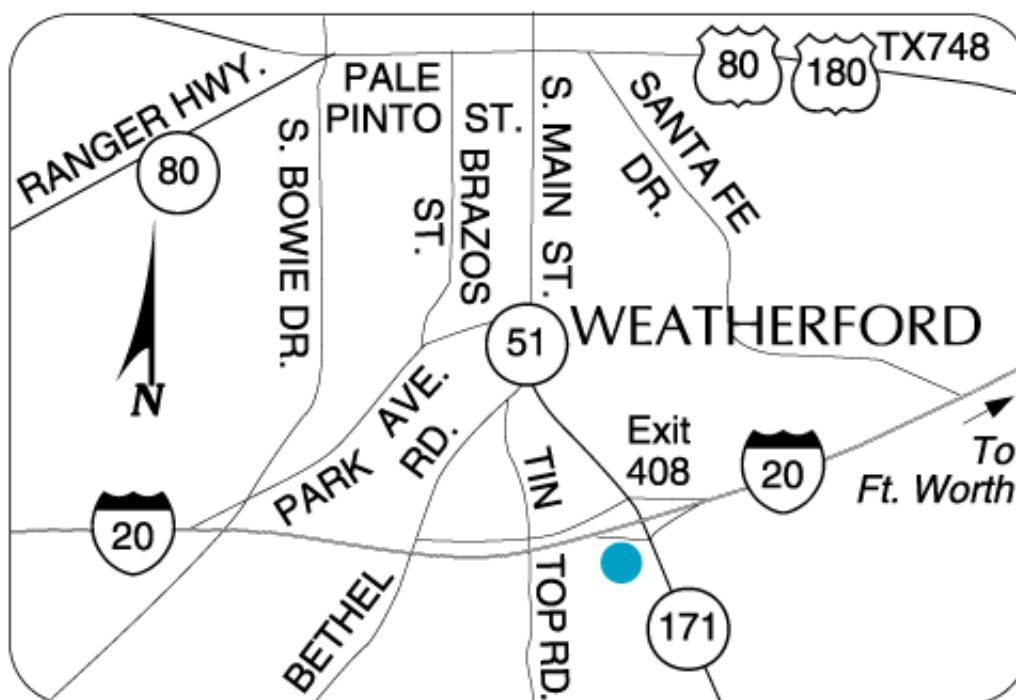

### Local Map:

### Directions to Our Hotel:

Interstate 20, exit 408. Go South at the exit and turn right at the first street on the right.  
The hotel is 1/2 block on the right.