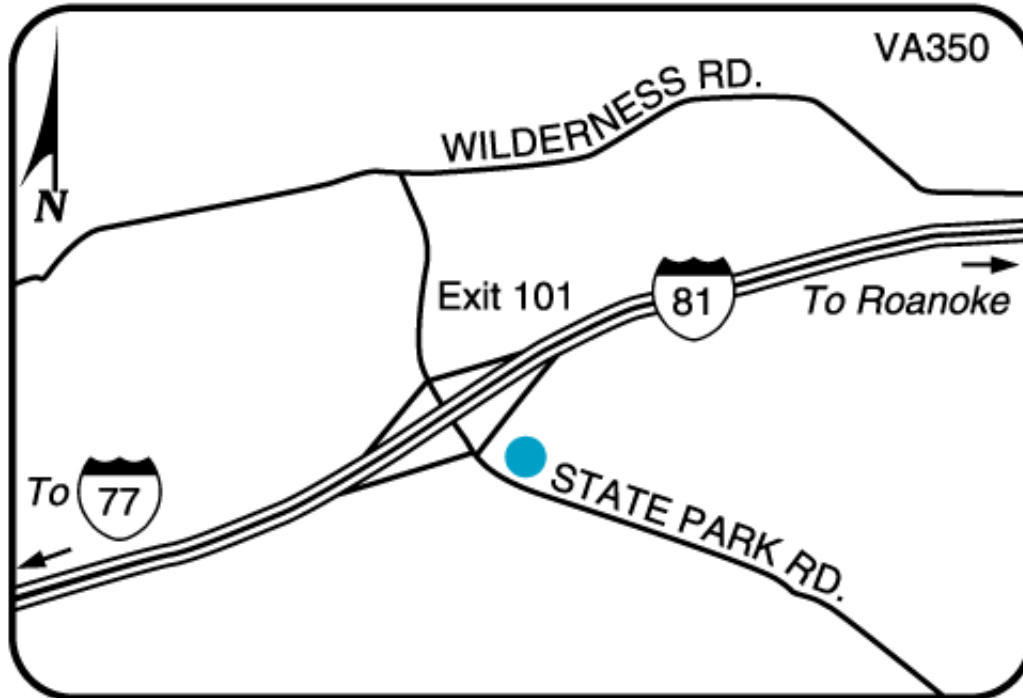

Sleep Inn & Suites

5094 State Park Rd.
Dublin, VA, US, 24084
Phone: (540) 674-4099
Fax: (540) 674-2874

Local Map:

Directions to Our Hotel:

I-81, Exit 101. South on Route 660. Hotel on left.

Contact Information: