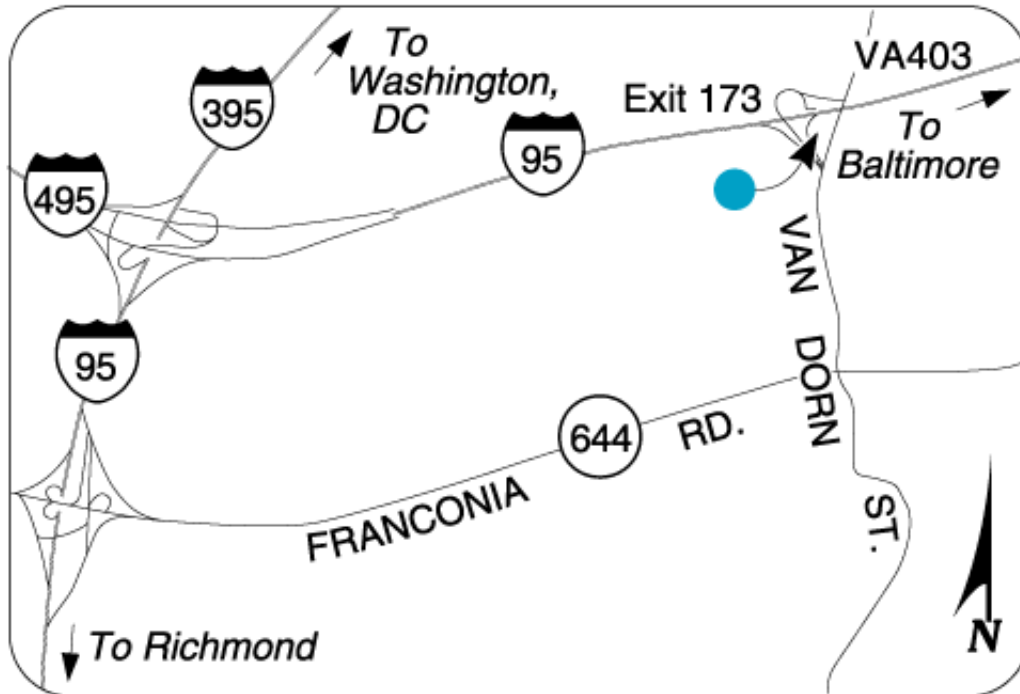

Comfort Inn

5716 S. Van Dorn St.
Alexandria, VA, US, 22310
Phone: (703) 922-9200
Fax: (703) 922-0132

Local Map:

Directions to Our Hotel:

Exit 173 (Van Dorn Street) off I-495 Capital Beltway. Hotel is on located between I-95/495 and the exit ramps.