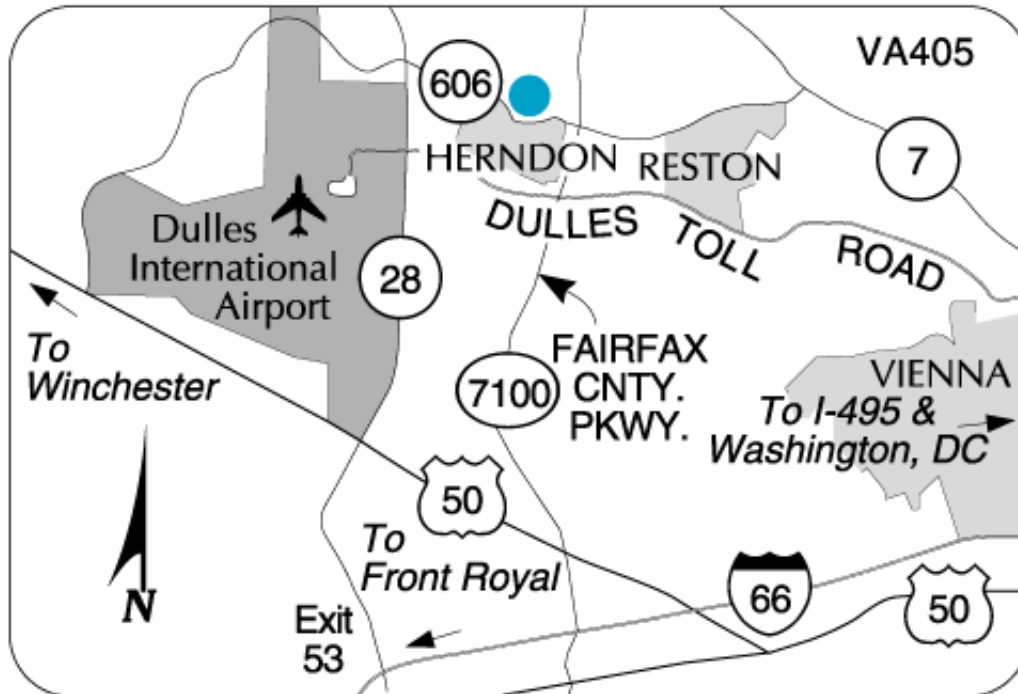

The Comfort Inn Dulles International Airport is ideally located in the Dulles Technology Corridor, just one mile from the **Reston Town Center**, a shopping, dining and entertainment area, and six miles from **Washington Dulles International Airport**.

BY CHOICE HOTELS

Comfort Inn Dulles International Airport

200 Elden St.
Herndon, VA, US, 20170
Phone: (703) 437-7555
Fax: (703) 437-7572

Local Map:

Directions to Our Hotel:

From Route 267 (Dulles Toll Road) take Exit 11 Route 7100 (Fairfax County Parkway). From Dulles Airport, turn left onto 7100. From Washington DC, turn right onto 7100, approx. 1 mile take Exit Route 606 (Eldon St./Baron Cameron Ave). Turn left onto Elden Street. Proceed to 3rd Traffic light, hotel on the right.