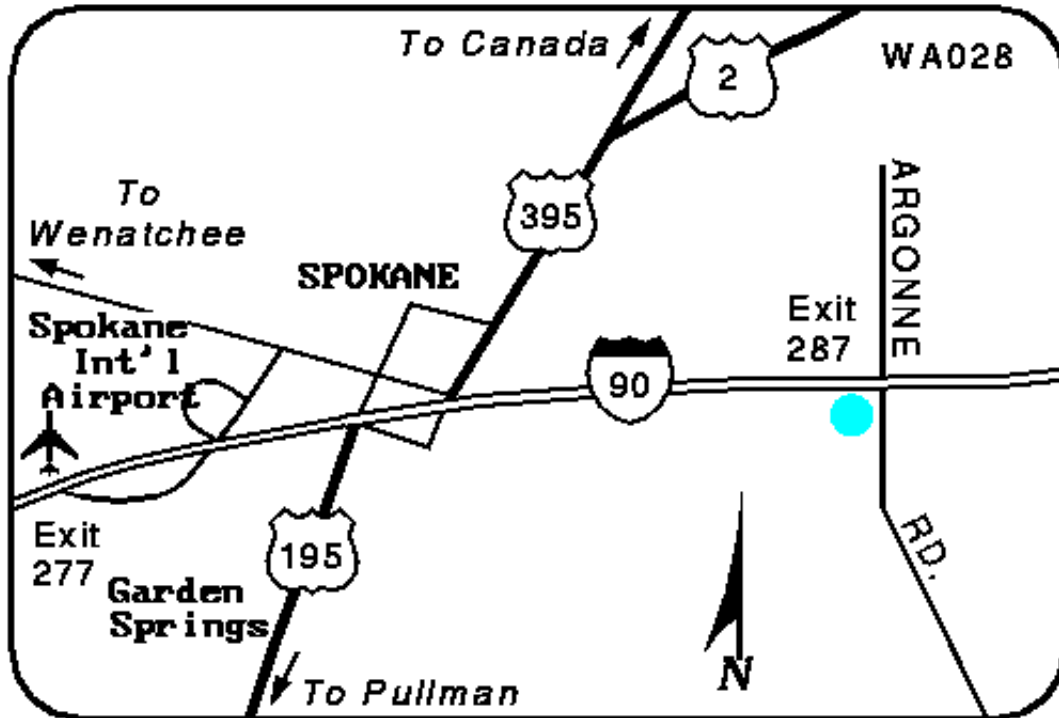

The Quality Inn Valley Suites is ideally located close to **Liberty Lake, Riverfront Park, the Northwest Museum of Arts & Culture, Manito Park and Gonzaga University.**

Additional area attractions include:

BY CHOICE HOTELS

Quality Inn Valley Suites

E. 8923 Mission Ave.
Spokane, WA, US, 99212
Phone: (509) 928-5218
Fax: (509) 928-5211

Local Map:

Directions to Our Hotel:

I-90 exit 287(Argonne), turn right on Mission, then right to hotel.