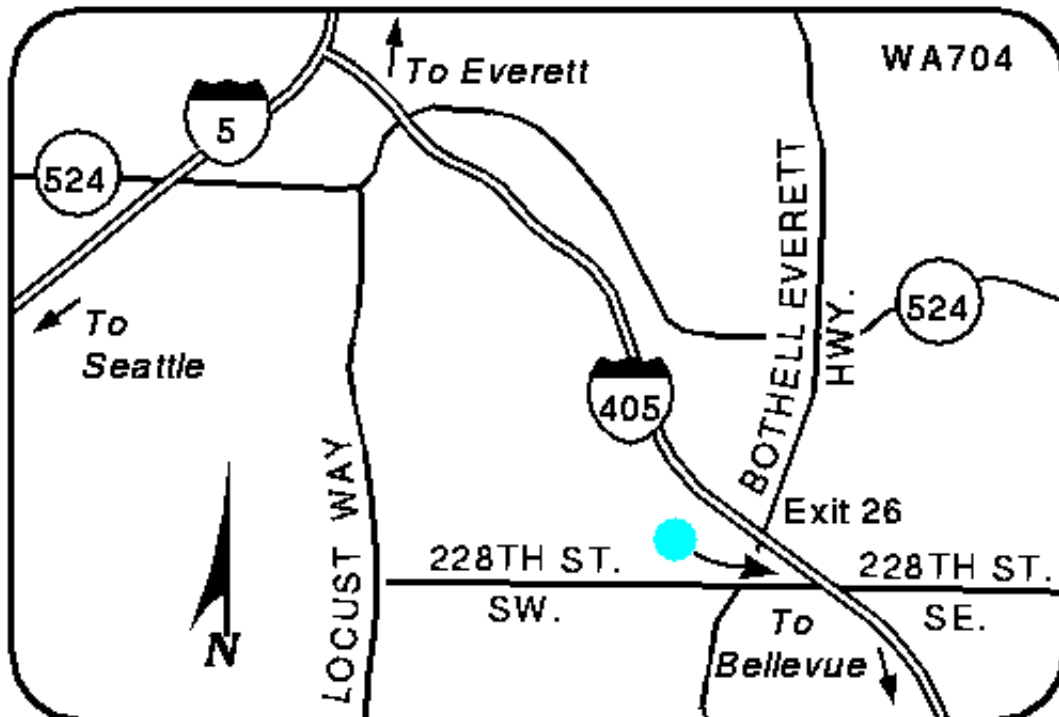

BY CHOICE HOTELS

Comfort Inn & Suites

1414 228th St., S.E.
Bothell, WA, US, 98021
Phone: (425) 402-0900
Fax: (425) 402-1350

Local Map:

Directions to Our Hotel:

I-405 Exit 26, go west over freeway. Turn left on 228th St. Turn right 1/2 block. Hotel located on the right.